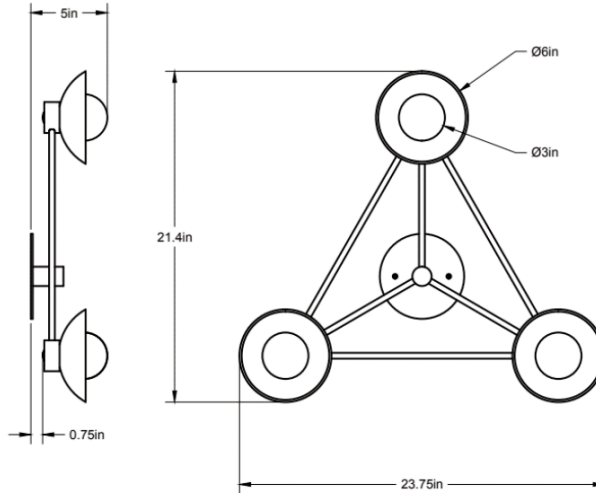

CO/ONY

ALLIED MAKER

Alabaster Totem 3

Three globes within hand blown glass domes are fixed to a machined brass pyramid. Shown in opal dome glass, opal globe glass, and brass.

Dimensions: 10"H x 10Ø

Weight: 6.5lbs

Standard Materials: Machined Brass, Blown Glass

Lead Time: Please Inquire

Certifications: cUL Damp Locations

Mounting: Fits standard 4" octagonal junction box with 3.5" screw spacing

Lamping: 120V - G8 Bi-pin Base

240V - G8 Bi-pin Base

Bulb Included: G8 Emery Allen LED

3x 4.5W (50W Equivalent) LED

1350 Total Lumen Output

2700K / 90 CRI

G8 Bi-pin Base / Dimmable / 120 Volt

240V available upon request