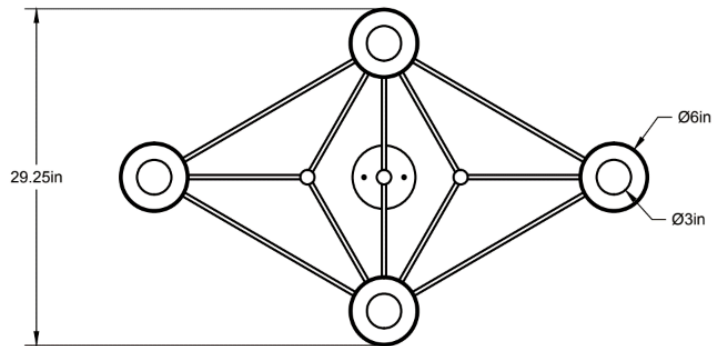

CO/ONY

ALLIED MAKER

Archipelago 4 Surface

The Archipelago collection explores geometric structures. Four glass domes are suspended from the points of the diamond shaped metal structure. Shown in blackened brass, opal dome glass, and opal globe glass.

Dimensions: 5"L x 46.3"W x 29.25"H

Weight: 10.75 lbs

Standard Materials: Machined Brass, Blown Glass

Lead Time: Please Inquire

Certifications: cUL Damp Locations

Mounting: Fits all standard Junction Boxes

Lamping: 120V - G8 Bi-pin Base

240V - G8 Bi-pin Base

Bulb Included: G8 Emery Allen LED

4x 4.5W (50W Equivalent) LED

1800 Total Lumen Output

2700K / 90 CRI

G8 Bi-pin Base / Dimmable / 120 Volt

240V available upon request