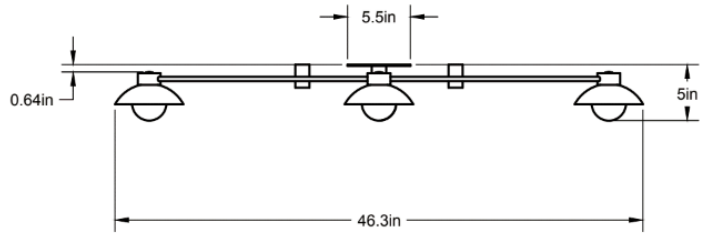

CO/ONY

ALLIED MAKER

Archipelago 4 Surface

The Archipelago collection explores geometric structures. Four glass domes are suspended from the points of the diamond shaped metal structure. Shown in blackened brass, opal dome glass, and opal globe glass.

Dimensions: 5"L x 46.3"W x 29.25"H

Weight: 10.75 lbs

Standard Materials: Machined Brass, Blown Glass

Lead Time: Please Inquire

Certifications: cUL Damp Locations

Mounting: Fits all standard Junction Boxes

Lamping: 120V - G8 Bi-pin Base

240V - G8 Bi-pin Base

Bulb Included: G8 Emery Allen LED

4x 4.5W (50W Equivalent) LED

1800 Total Lumen Output

2700K / 90 CRI

G8 Bi-pin Base / Dimmable / 120 Volt

240V available upon request