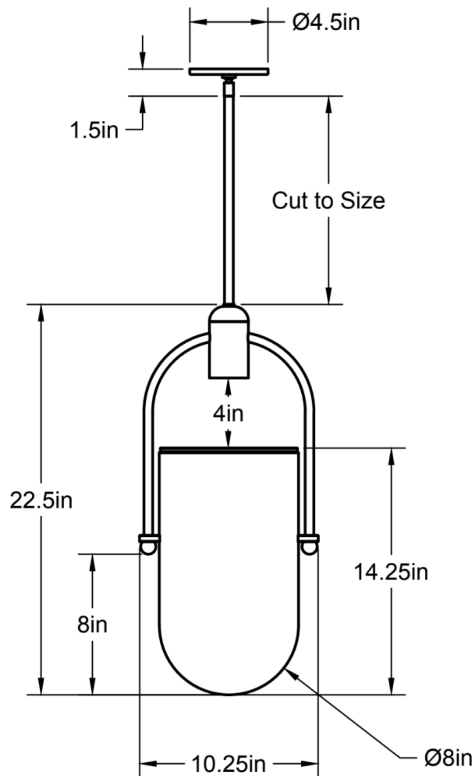

CO/ONY

ALLIED MAKER

Arc Well

Light projects from a machined brass socket into a mouth-blown glass bell, elegantly joined using ball and tube suspension. Shown in brass and smoked glass.

Dimensions: 10.25"L x 8"W x 22.5"H

Overall hang height cut to size

Weight: 13.5lbs

Standard Materials: Machined Brass, Blown Glass

Lead Time: Please Inquire

Certifications: cUL Damp Locations

Mounting: Fits all standard Junction Boxes

Lamping: 120V - GU10 Base

240 V - GU10 Base

Bulb Included: MR16 SORAA LED

9W (65W Equivalent) LED

465 Total Lumen Output

2700K / 95 CRI

GU10 Base / Dimmable / 120 Volt

240V available upon request