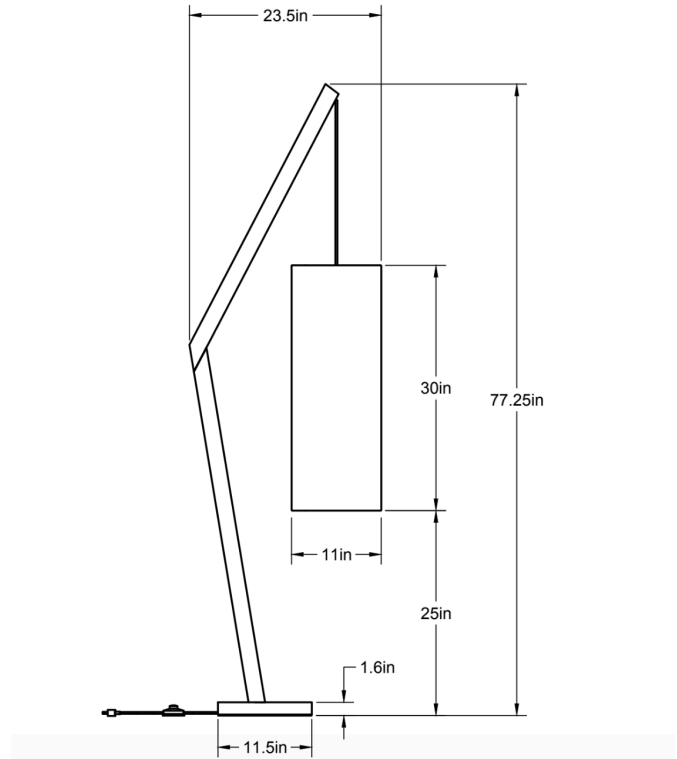

CO/ONY

ALLIED MAKER

Angular Floor Lamp

The Angular Floor Lamp features an elegant pendant shade hanging from an asymmetric wooden base. Shown in black walnut with a fabric shade.

Dimensions: 23.5"L x 11.5"W x 77.25"H

Weight: 9.5 lbs

Standard Materials: Hardwood and Fabric

Lead Time: 5-7 Weeks

Certifications: cUL Damp Locations

Lamping: 120V - E26 Base

240V - E27 Base

Bulb Included: A19 Cree LED

12W (75W Equivalent) LED

1100 Total Lumen Output

2700K / 90 CRI

E26 Base / Dimmable / 120 Volt

240V available upon request