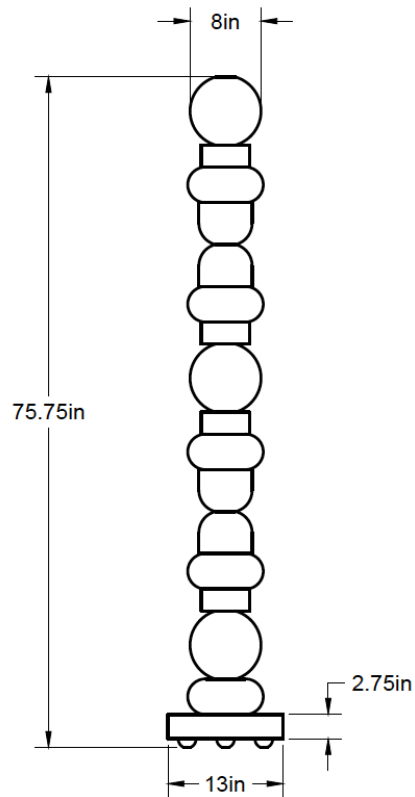

CO/ONY

ALLIED MAKER

Alabaster Totem 16

Inspired by the beauty of an ancient material, the Alabaster Totem 16 aims to showcase the ethereal translucency of this precious stone. Shown in brass.

Dimensions: 13"L x 13"W x 75.75"H

Standard Materials: Alabaster Stone, Hardwood, Machined Brass, Machined Aluminum

Weight: Approx. 200 lbs

Lead Time: Please Inquire

Certifications: cUL Damp Locations

Lamping: LED Strip

16W LED

approx. 2620 Total Lumen Output

2700K / 80 CRI

Integrated LED / Dimmable / 120 Volt

240V available upon request