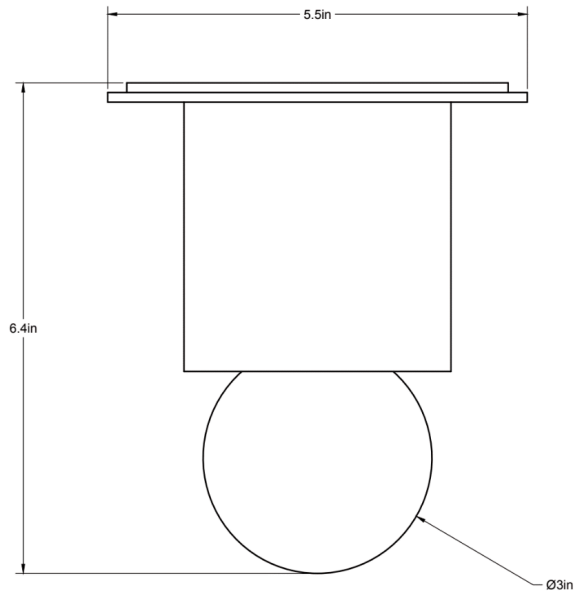

CO/ONY

ALLIED MAKER

Alabaster S01

Inspired by the beauty of an ancient material, the Alabaster S01 aims to showcase the ethereal translucency of this precious stone. Shown in blackened brass.

Dimensions: 6.4"H x 5.5"Ø

Weight: 4.75 lbs

Standard Materials: Machined Brass, Alabaster, Blown Glass

Lead Time: Please Inquire

Certifications: cUL Damp Locations

Mounting: Fits all standard Junction Boxes

Lamping: 120V - G8 Bi-pin Base

240V - G8 Bi-pin Base

Bulb Included: G8 Emery Allen LED

4.5W (50W Equivalent) LED

450 Total Lumen Output

2700K / 90 CRI

G8 Bi-pin Base / Dimmable / 120 Volt

240V available upon request