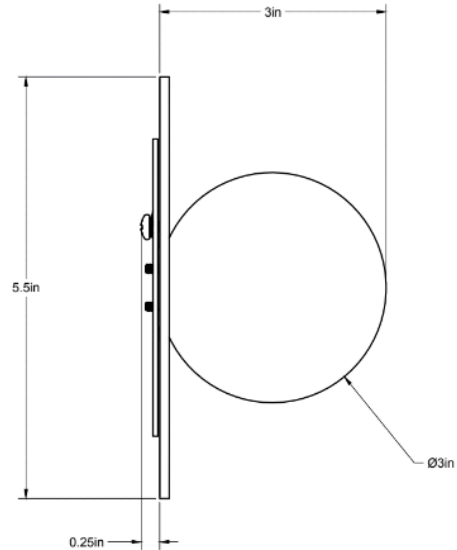

CO/ONY

ALLIED MAKER

Alabaster Mini Orb

Inspired by the beauty of an ancient material, the Alabaster Mini Orb aims to showcase the ethereal translucency of this precious stone. This minimal composition is designed to add a subtle yet beautiful accent. Shown in matte white.

Dimensions: 3"L x 5.5" Ø

Weight: 2.25 lbs

Standard Materials: Machined Brass, Alabaster

Lead Time: Please Inquire

Certifications: cUL Damp Locations

Mounting: Fits all standard Junciton Boxes

Lamping: 120V - G8 Bi-pin Base

240V - G8 Bi-pin Base

Bulb Included: G8 Emery Allen LED

4.5W (50W Equivalent) LED

450 Total Lumen Output

2700K / 90 CRI

G8 Bi-pin Base / Dimmable / 120 Volt

240V available upon request