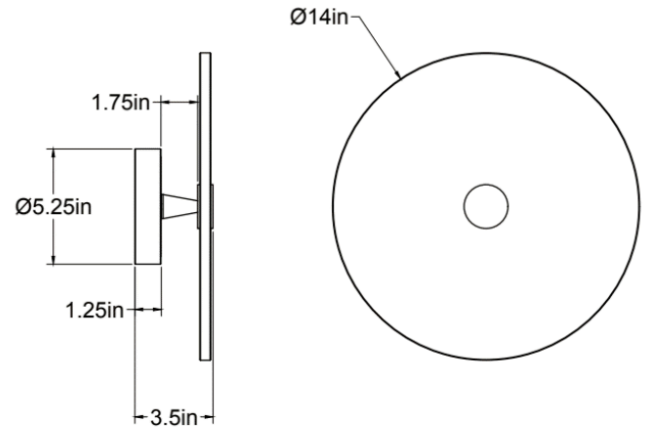

CO/ONY

ALLIED MAKER

Alabaster Eclipse 14"

Designed as a rigid wall or ceiling mounted fixture, Eclipse holds a powerful light source that diffuses through an Alabaster shade. Shown in blackened brass.

Dimensions: 3.5"L x 14"Ø

Weight: 10.75 lbs

Standard Materials: Brass, Glass, Alabaster, Aluminum, and Steel

Lead Time: Please Inquire

Certifications: cUL Damp Locations

Mounting: Fits all standard 4" and 3.5" Junction Boxes

Lamping: Integrated AC LED Module