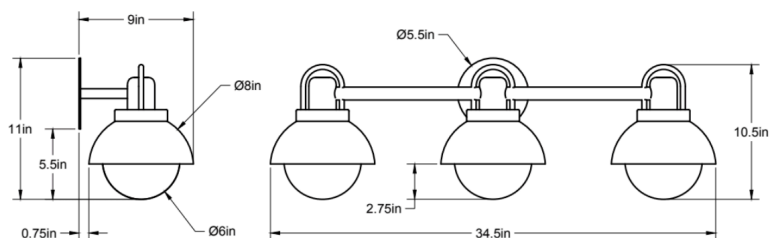

CO/ONY

ALLIED MAKER

3 Arc Island

A contemporary take on a traditional vanity style fixture with meticulously fabricated joinery, bringing together three 8" pendants into one linear sconce. Shown in blackened brass, black walnut, and opal glass.

Dimensions: 9"L x 34.5"W x 10.5"H

Weight: 20.75 lbs

Standard Materials: Machined Brass, Blown Glass, and Hardwood

Lead Time: Please Inquire

Certifications: cUL Damp Locations

Mounting: Fits all standard junction boxes