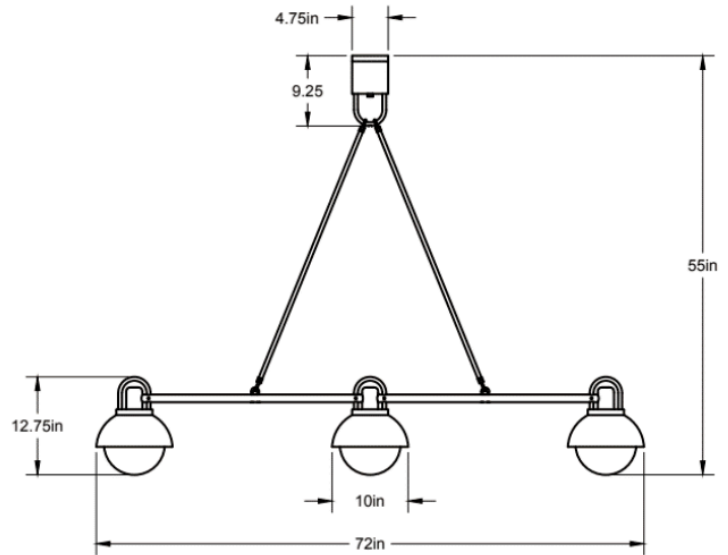

CO/ONY

ALLIED MAKER

3 Arc Island

A contemporary take on a traditional billiard style fixture with meticulously fabricated joinery, bringing together three 10" pendants into one linear centerpiece. Shown in brass, blackened walnut, and opal glass.

Dimensions: 72"L x 10"W x 12.75"H

Weight: 36.5 lbs

Standard Materials: Machined Brass, Blown Glass, and Hardwood

Lead Time: 6-8 Weeks

Certifications: cUL Damp Locations

Mounting: Fits all standard junction boxes

Lamping: 120V - E26 Base

240V - E27 Base

Bulb Included: A19 Cree LED

3x 10W (60W Equivalent) LED

2445 Total Lumen Output

2700K / 90 CRI

E26 Base / Dimmable / 120 Volt

240V available upon request