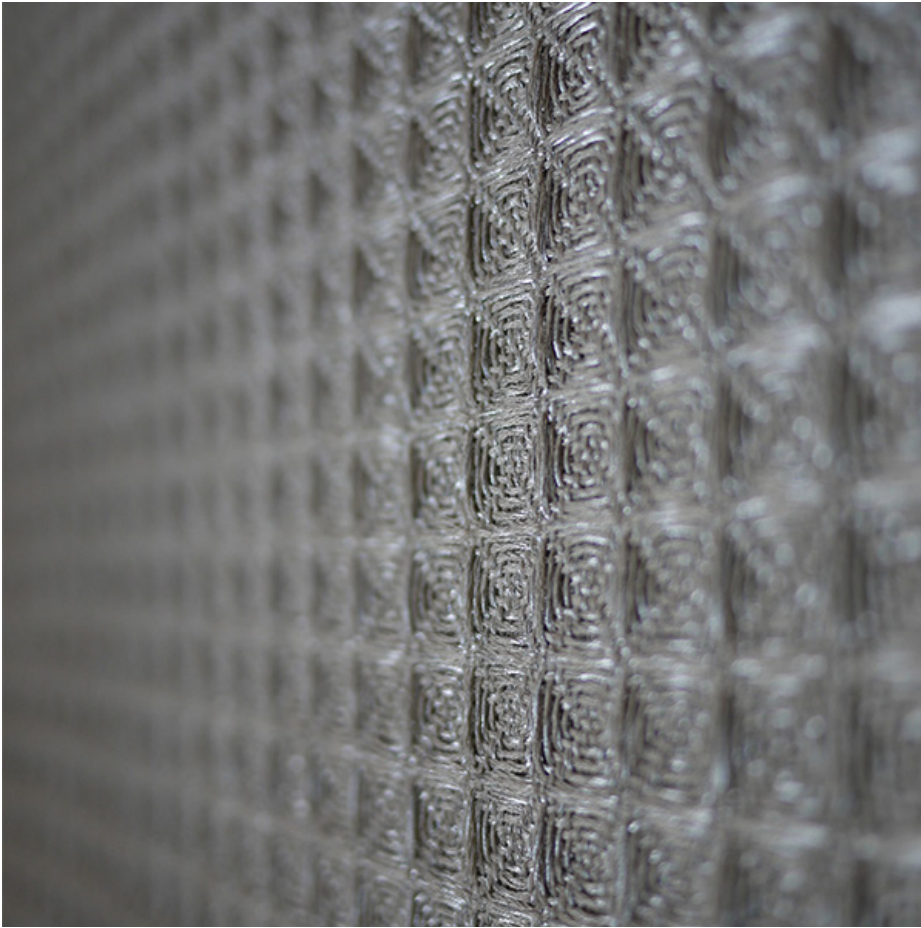

CO/ONY

HIROKO TAKEDA

Star

Star is a drapery textile inspired by the Giant Waffle series. This drapery and wall covering textile uses the waffle weave to create a three-dimensional field of stars.
Composition and dimensions by commission.

Dimension: 54" Width

As Shown: Linen and metallic yarn

Color: Silver