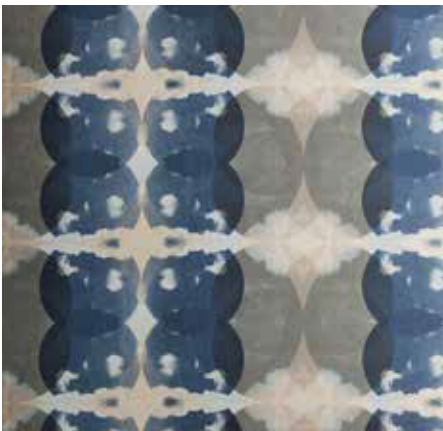

CO/ONY

Eventide

Mesospheric

Noctilucent

White Peach

FLAT VERNACULAR

Nimbo

Nimbo is washable, strippable, unpasted, and Class A fire rated.
Type II & contract wallpaper is also available.

Dimensions: 27" x 15' per roll

Vertical repeat: 27"

Horizontal repeat: 27"

Lead Time: 3-6 weeks