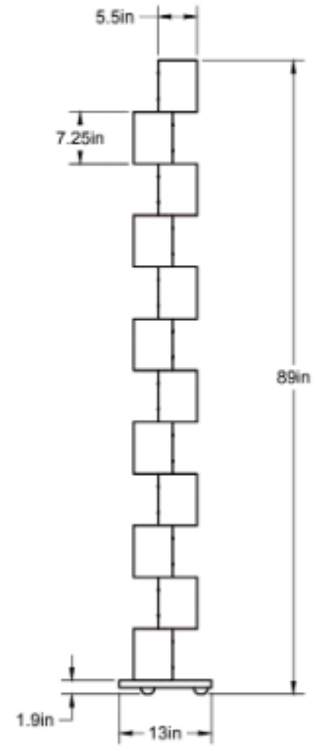

CO/ONY

ALLIED MAKER

Wood Totem

The Wood Totem floor lamp is composed of a towering twelve hardwood shades stacked vertically upon a metal base and illuminated by LED lamping. Shown in walnut.

Dimensions: 13"Ø x 89"H

240V available upon request