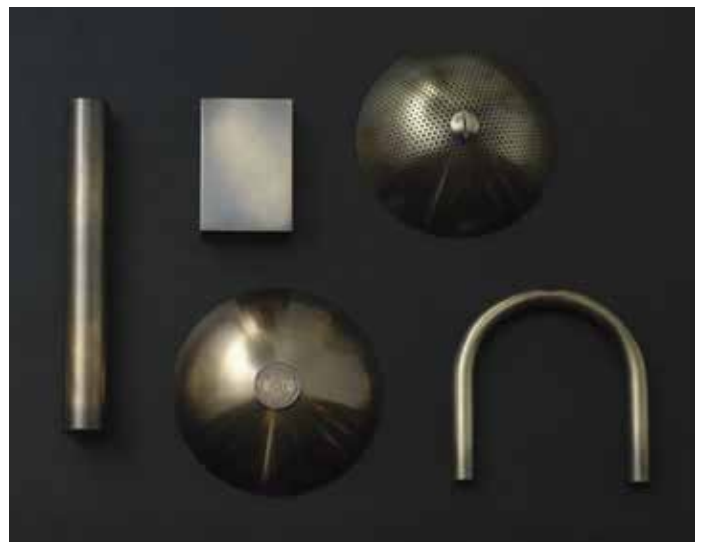

#### STANDARD METAL

Raw Brass

Maker Black

Verdigris\*

Bronze

*\*Special finish option*

CO/ONY

ALLIED MAKER

Materials & Finishes

*Custom materials & finish matching available*

324 Canal St, 2nd fl.  
New York, NY 10013

info@goodcolony.com

STANDARD METAL

Nickel\*

Sandblasted Grey\*

Flat Black