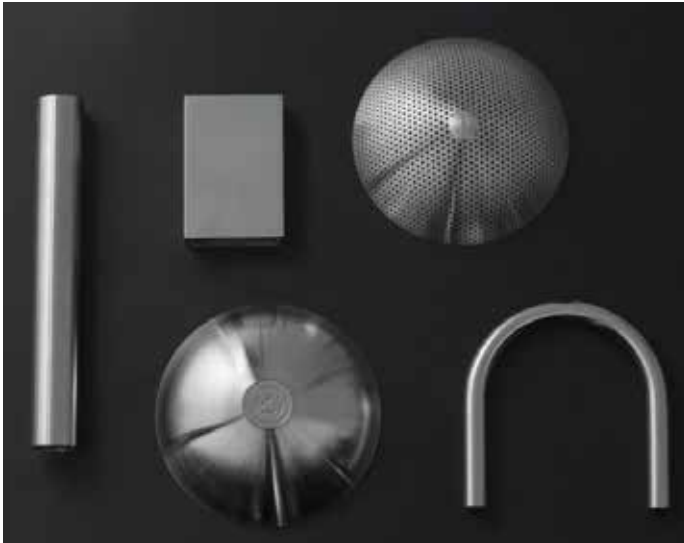

Materials & Finishes

*Custom materials & finish matching available*

324 Canal St, 2nd fl.  
New York, NY 10013

info@goodcolony.com

STANDARD METAL

Nickel\*

Sandblasted Grey\*

Flat Black