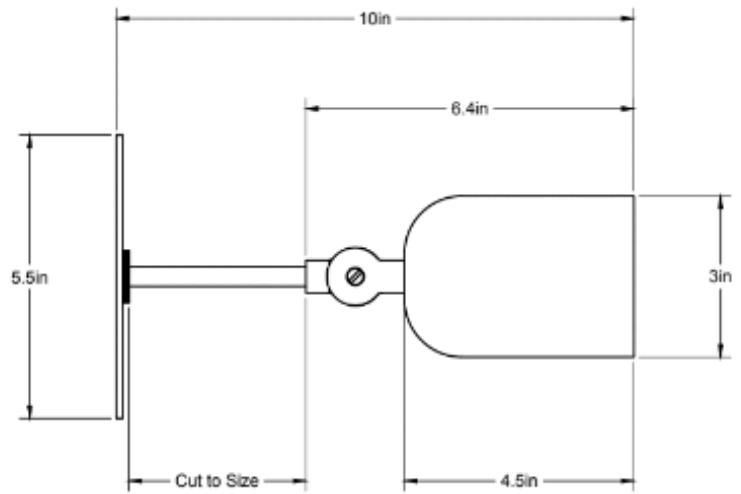

CO/ONY

ALLIED MAKER

Leo Spotlight

The elongated hardwood shade of the Leo Spotlight focuses directional light while an adjustable brass swivel allows for perfect positioning at any angle. Shown in matte white.

Dimensions: 5.5"Ø x 6.4"H

Weight: 2.5 lbs

Standard Materials: Standard Materials: Walnut, Oak, Ash, Brass, Bronze, Nickel

Lead Time: Please Inquire

Certifications: cUL Damp locations

J-Box Requirements: Fits all standard junction boxes.

Lamping: 120V - GU10 Base / 240V - GU10Base

Bulb Included: 9W (65W Equivalent) LED

465 Total Lumen Output

2700K / 95 CRI

GU10 Base / Dimmable / 120 Volt

240V available upon request