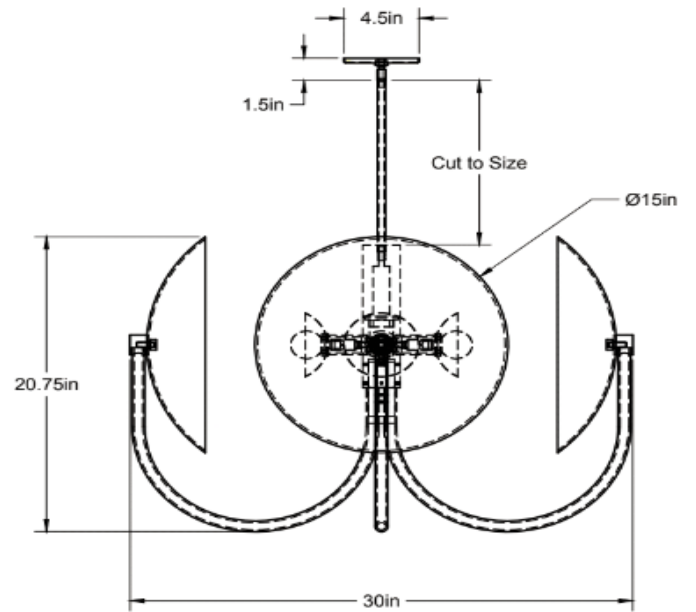

Dimensions: 19.75"Ø x 16.4"H

Weight: 22.75 lbs

Standard Materials: Brass, Bronze, Nickel, Glass (opal, skytek)

Lead Time: Please Inquire

Certifications: cUL Damp locations

J-Box Requirements: Fits all standard junction boxes.

Lamping: 120V - E12 Base / 240V - E14 Base

Bulb Included: G16 Tala LED

4x 5W LED

1100 Total Lumen Output

2700K / 90 CRI / E12 Base / Dimmable / 120 Volt

240V available upon request

CO/ONY

ALLIED MAKER

Aperture 4 30"

The Aperture collection employs hand-bent glass diffusers to combine bounce and ambient glow for a lovely quality of light. The light source of the Aperture 4 30" is encircled by four cast glass domes connected via bent metal rods. Shown in nickel and opal glass.

Dimensions: 30"Ø x 20.75"H

Weight: 34 lbs

Standard Materials: Brass, Bronze, Nickel, Glass (opal, skytek)

Lead Time: Please Inquire

Certifications: cUL Damp locations

J-Box Requirements: Fits all standard junction boxes.