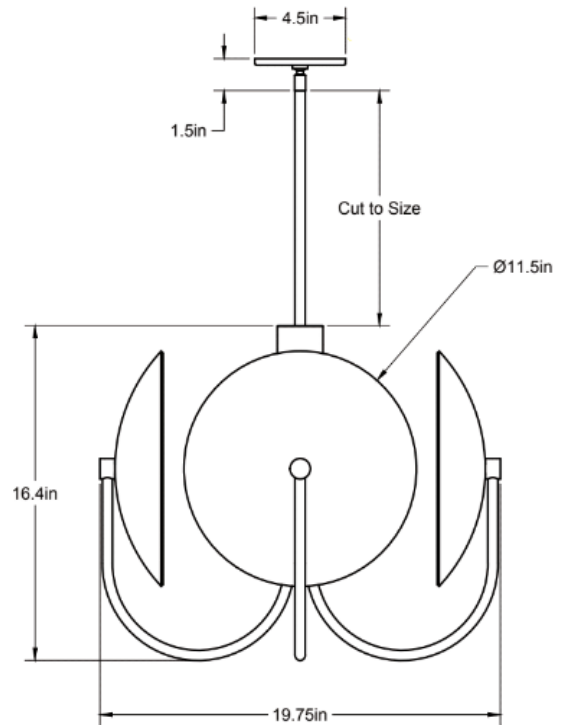

CO/ONY

ALLIED MAKER

Aperture 4 20"

The Aperture collection employs hand-bent glass diffusers to combine bounce and ambient glow for a lovely quality of light. The light source of the Aperture 4 20" is encircled by four cast glass domes connected via bent metal rods. Shown in blackened brass and opal glass.

Dimensions: 19.75"Ø x 16.4"H

Weight: 22.75 lbs

Standard Materials: Brass, Bronze, Nickel, Glass (opal, skytek)

Lead Time: Please Inquire

Certifications: cUL Damp locations

J-Box Requirements: Fits all standard junction boxes.

Aperture 4 30"

The Aperture collection employs hand-bent glass diffusers to combine bounce and ambient glow for a lovely quality of light. The light source of the Aperture 4 30" is encircled by four cast glass domes connected via bent metal rods. Shown in nickel and opal glass.

Dimensions: 30"Ø x 20.75"H

Weight: 34 lbs

Standard Materials: Brass, Bronze, Nickel, Glass (opal, skytek)

Lead Time: Please Inquire

Certifications: cUL Damp locations

J-Box Requirements: Fits all standard junction boxes.