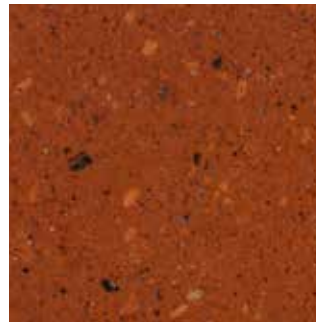

A SPACE

Materials & Finishes

Limited customizations available

STANDARD METAL

Blackened Steel

Gold Leaf

STANDARD STONE

Marble

Black Tuff

Red Tuff

Pink Tuff

**A Space creates artful, limited edition collections often from found material. Please inquire about custom materials and dimensions as limited customizations are available.*