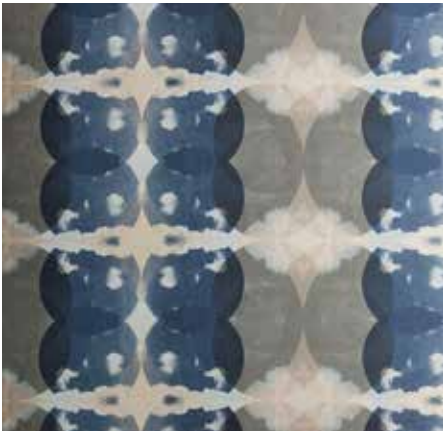

CO/ONY

Eventide

Mesospheric

Noctilucent

White Peach

FLAT VERNACULAR

Nimbo

Nimbo is washable, strippable, unpasted, and Class A fire rated.
Type II & contract wallpaper is also available.

Dimensions: 27" x 15' per roll

Vertical repeat: 27"

Horizontal repeat: 27"

Lead Time: 3-5 weeks