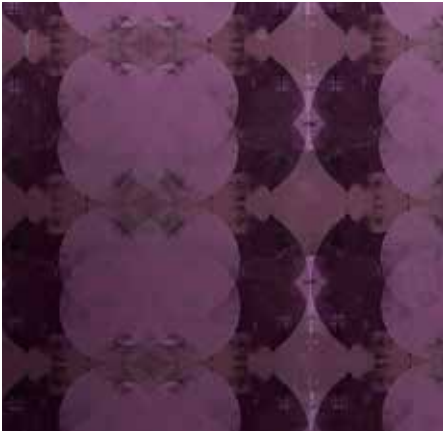

CO/ONY

Eventide

Mesospheric

Noctilucent

White Peach

FLAT VERNACULAR

Nimbo

Nimbo is washable, strippable, unpasted, and Class A fire rated.
Type II & contract wallpaper is also available.

Dimensions: 27" x 15' per roll

Vertical repeat: 27"

Horizontal repeat: 27"

Lead Time: 3-5 weeks