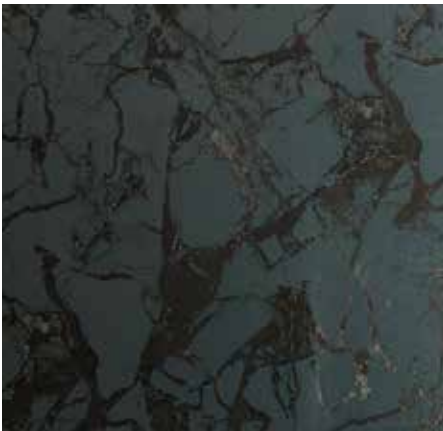

CO/ONY

Bianco

Breccia

Empress Green

Nero

Pressed Grape

FLAT VERNACULAR

Levante

Levante is washable, strippable, unpasted, and Class A fire rated.
Type II & contract wallpaper is also available.

Dimensions: 27" x 15' per roll

Vertical repeat: 36"

Horizontal repeat: 27"

Lead Time: 3-5 weeks