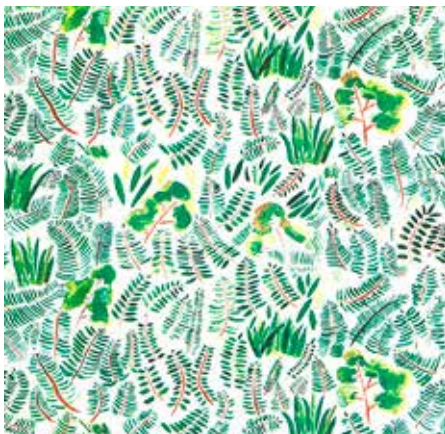

CO/ONY

Indian Holly

Lyford Fern

Safari Tiger

Siberia Tiger

Vetiver Tiger

FLAT VERNACULAR

Burma

Burma is washable, strippable, unpasted, and Class A fire rated.
Type II & contract wallpaper is also available.

Dimensions: 27" x 15' per roll

Vertical repeat: 34.25"

Horizontal repeat: 27"

Lead Time: 3-5 weeks