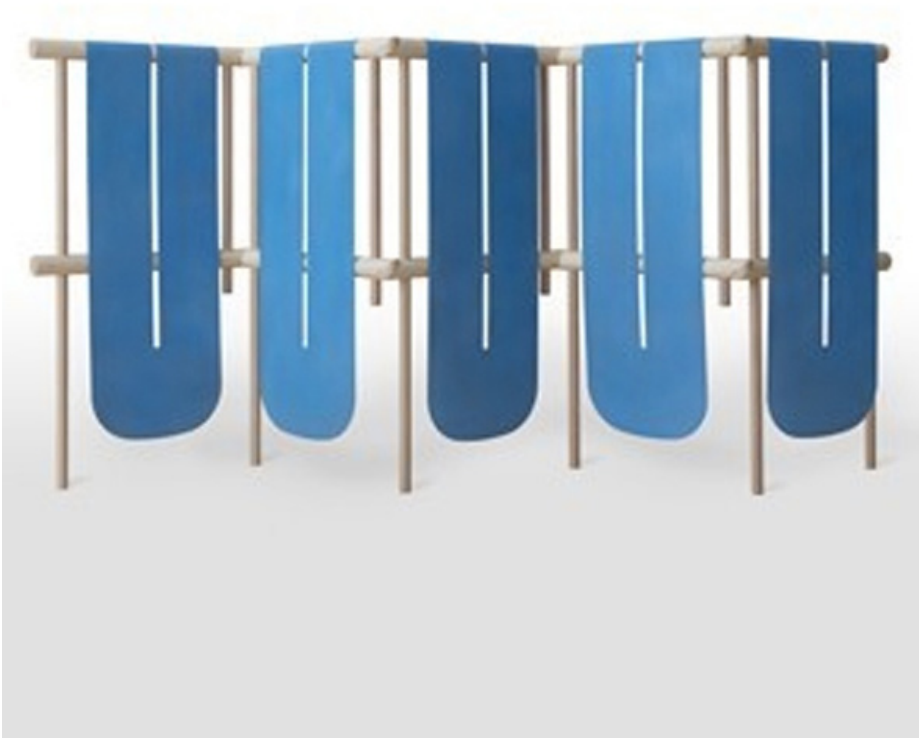

CO/ONY

GRAIN

Snake Screen

A large screen composed of solid wood posts with hand cut hinges and bronze sheet. The form of the Snake Screen evokes prayer flags or a snaking river. The blue color of the bronze is achieved through a custom patination process. *Custom materials, dimensions and finishes available.*

Dimensions: 122"W x 2.75"D x 61"H

As Shown: Natural ash, Patinated Bronze

Lead Time: 16-18 weeks