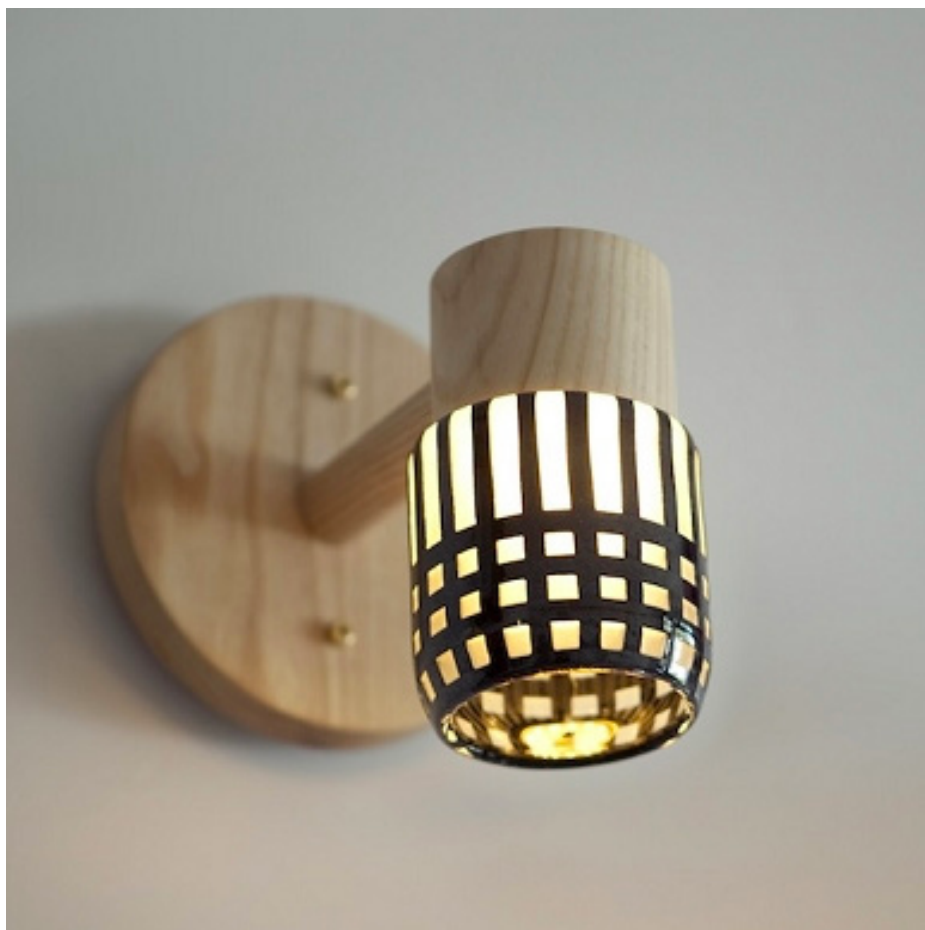

CO/ONY

GRAIN

Circlet Single Sconce

The Circlet lighting series employs efficient LED lighting components that are neatly hidden in each minimal canopy allowing the glass diffusers to illuminate without a visible bulb. The handmade Circlet Single Sconce pairs a solid wood canopy with a hand blown glass diffuser. *Custom materials, dimensions and finishes available.*

Dimensions: 6"W x 8"D x 7"H

Canopy Size: 6"Ø

As Shown: Natural ash, Black gridded glass

Lead Time: 10-12 weeks

Certifications: UL Certified