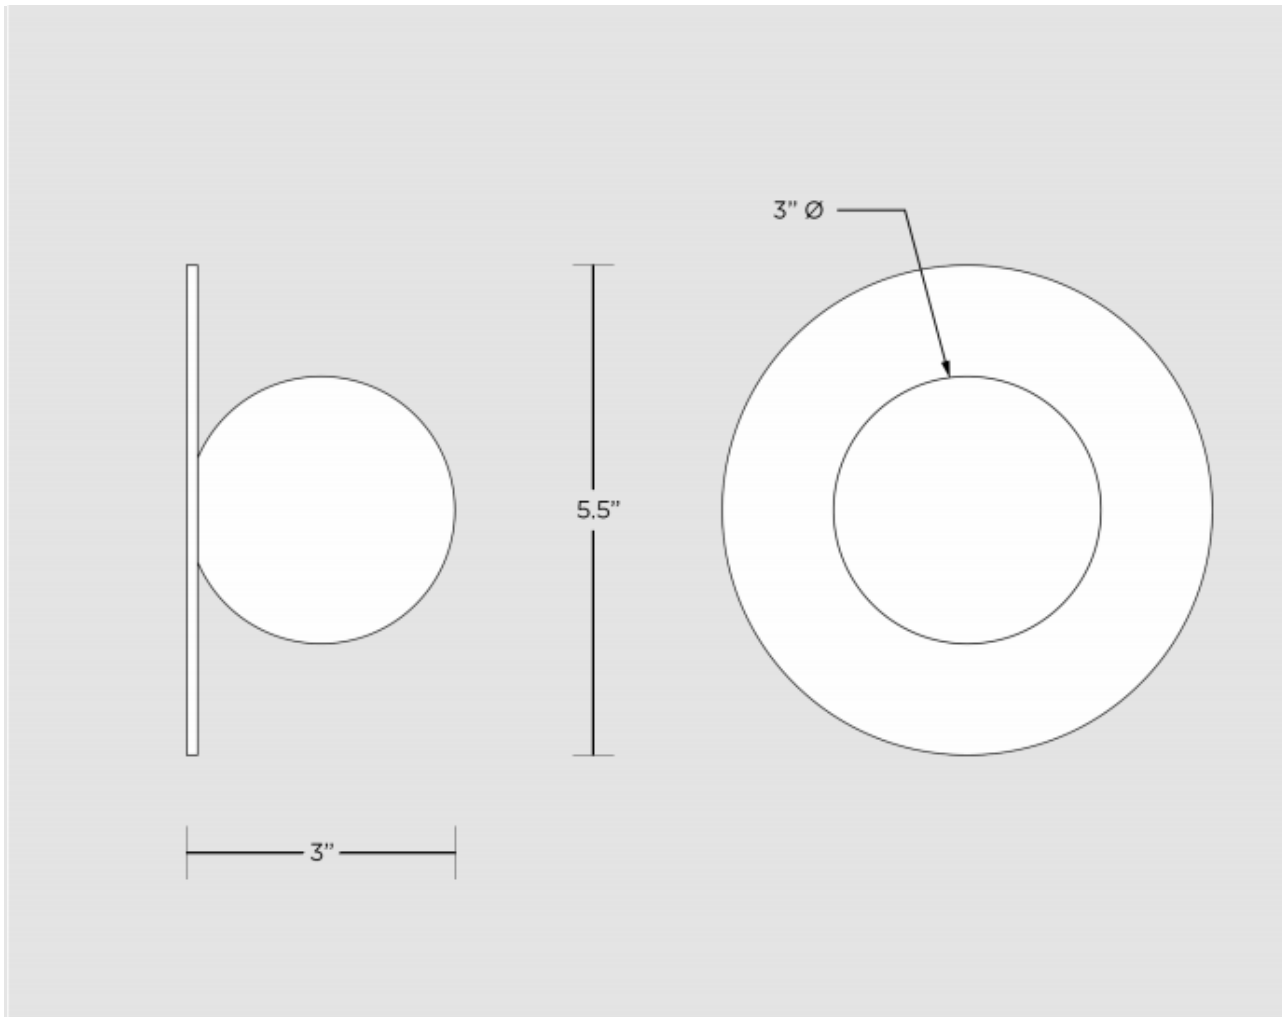

Dimensions: 5.5"Ø x 3"H

As Shown: Brass, Glass

Available in any Allied Maker finish

Certifications: UL and CE Certified  
Suitable for damp locations

Lead Time: Please Inquire

## ALLIED MAKER

Mini Orb 3-5

Overall Fixture Size: 5.5"Ø x 3"H

Canopy Size: 5.5"Ø x 0.125"H

Globe Size: 3"Ø

Lamping: 1 x 3.5W G9 LED

40W Equivalent

2700K / 80 CRI / 350 Lumen