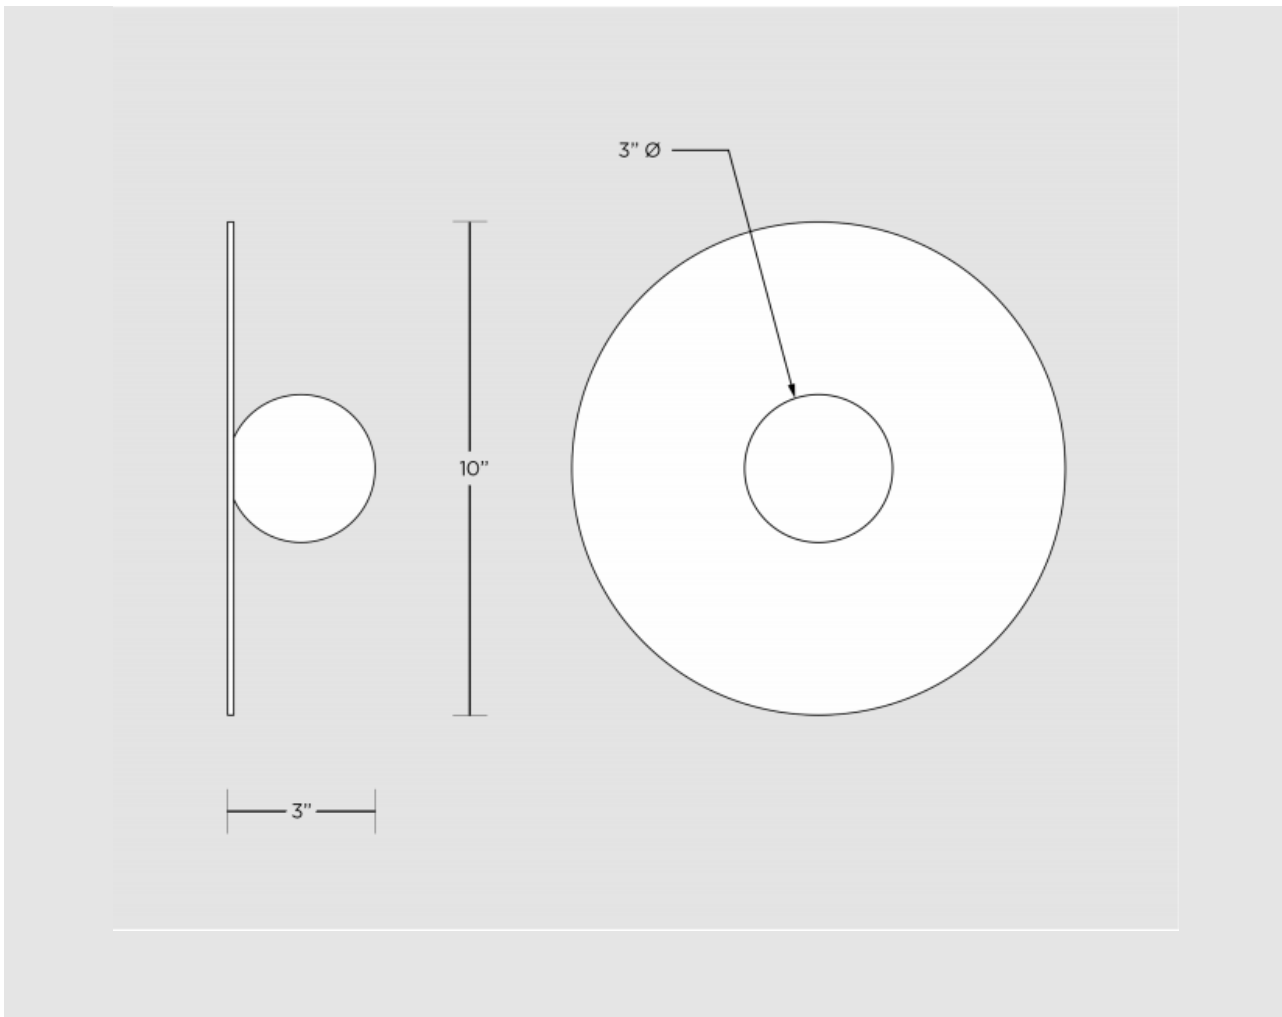

### Mini Orb 3-10

The Mini Orb collection features mouth blown glass globes that sit flush on metal plates, creating the illusion of zero hardware. The Mini Orb 3-10 is completed by a larger brass disc that allows for flush mounting on walls or ceilings.

Dimensions: 10"Ø x 3"H

As Shown: Brass, Glass

Available in any Allied Maker finish

Certifications: UL and CE Certified  
Suitable for damp locations

Lead Time: Please Inquire

### Mini Orb 3-10

Overall Fixture Size: 10"Ø x 3"H

Canopy Size: 10"Ø x 0.125"H

Globe Size: 3"Ø

Lamping: 1 x 4.5W G9 LED

50W Equivalent

2700K / 90 CRI / 450 Lumen

G9 Bi-pin Base / Dimmable / 120 Volt