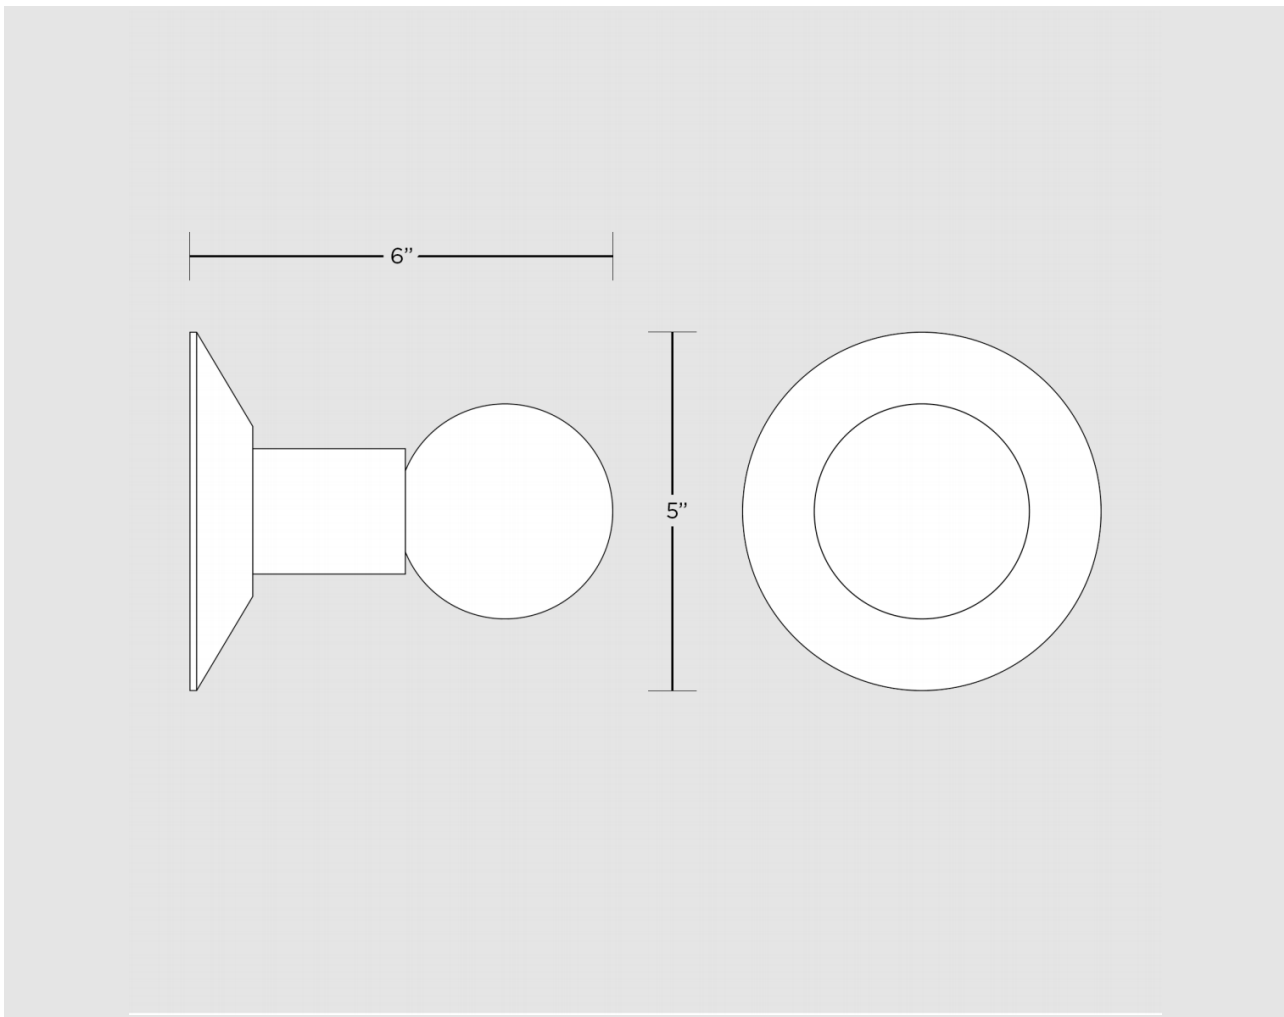

ALLIED MAKER

Wood Minimalist

The pared-down style of the Wood Minimalist composes a solid turned brass socket that sits flush on a turned hardwood canopy, creating the illusion of zero hardware. The Wood Minimalist is perfect for flush mounting on walls or ceilings.

Dimensions: 5"Ø x 6"H

As Shown: Brass, Hardwood, Glass

Available in any Allied Maker finish

Certifications: UL and CE Certified
Suitable for damp locations

Lead Time: 2-4 weeks

CO/ONY

ALLIED MAKER

Wood Minimalist

Overall Fixture Size: 5"Ø x 6"H

Canopy Size: 5"Ø x 0.875"H

Lamping: 1 x G25 Incandescent 40W - Clear

E26/E27 Base

110V - 250V