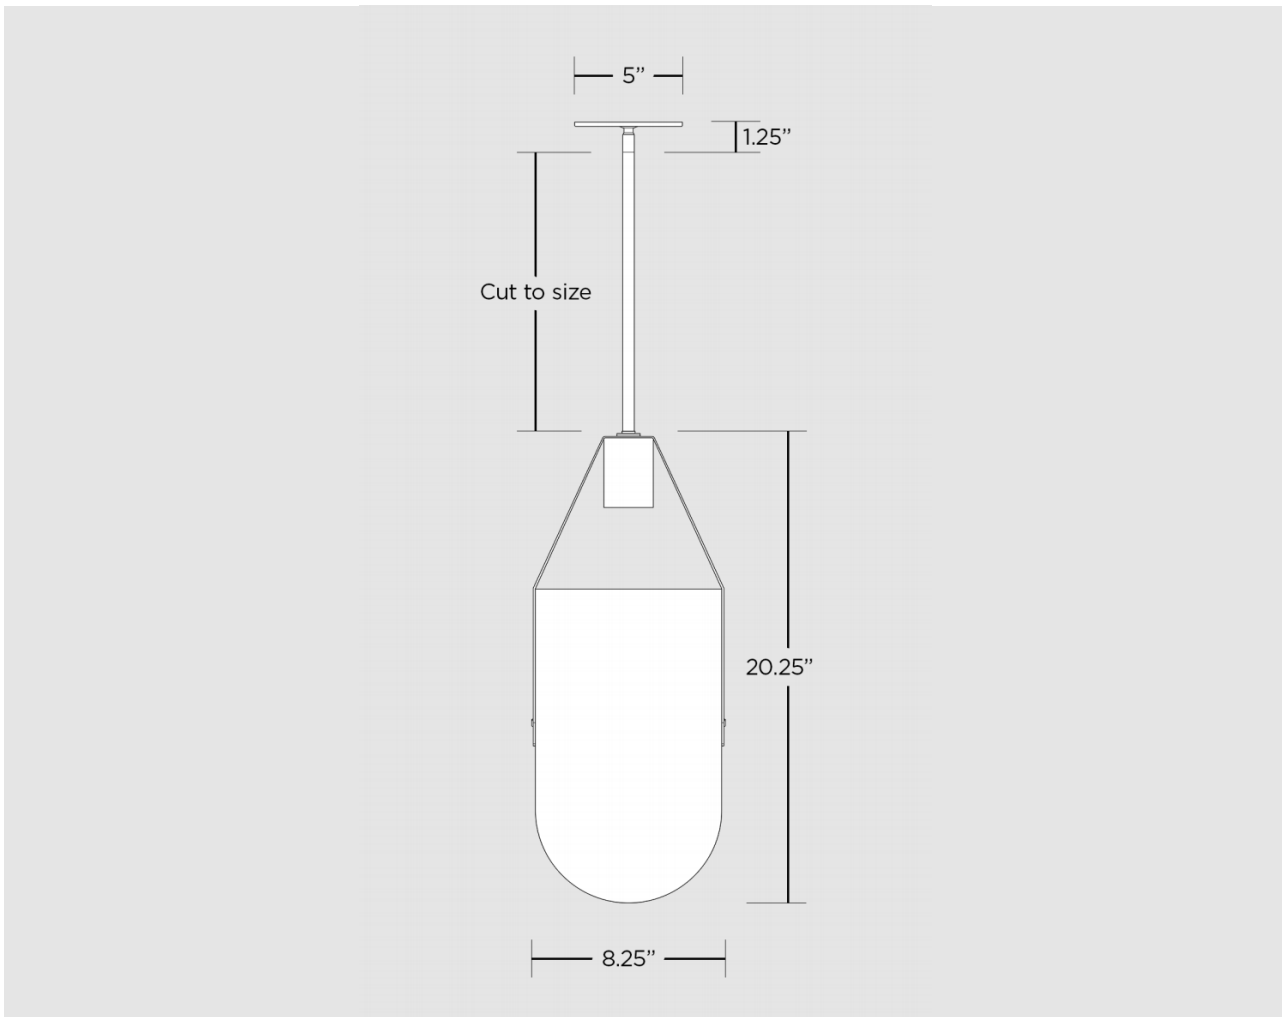

ALLIED MAKER

Well Pendant

The Well collection employs a spot bulb beaming into a deep glass bell, creating a warm glow. The Well Pendant's mouth-blown glass bell is suspended below the light source by a leather strap and brass hardware.

Dimensions: 8.25"Ø x 20.25"H

As Shown: Brass, Leather, Glass

Available in any Allied Maker finish

Certifications: UL and CE Certified

Suitable for damp locations

Lead Time: 4-6 weeks

CO/ONY

ALLIED MAKER

Well Pendant

Overall Fixture Size: 8.25"Ø x 20.25"H

Canopy Size: 5"Ø x 1.25"H

Glass Size: 8"Ø x 13.5"H

Tube Diameter: 0.5" Ø

Suspension: Metal tube, height cut to order

Lamping: 1 x 9W SORAA LED GU10

70W Equivalent