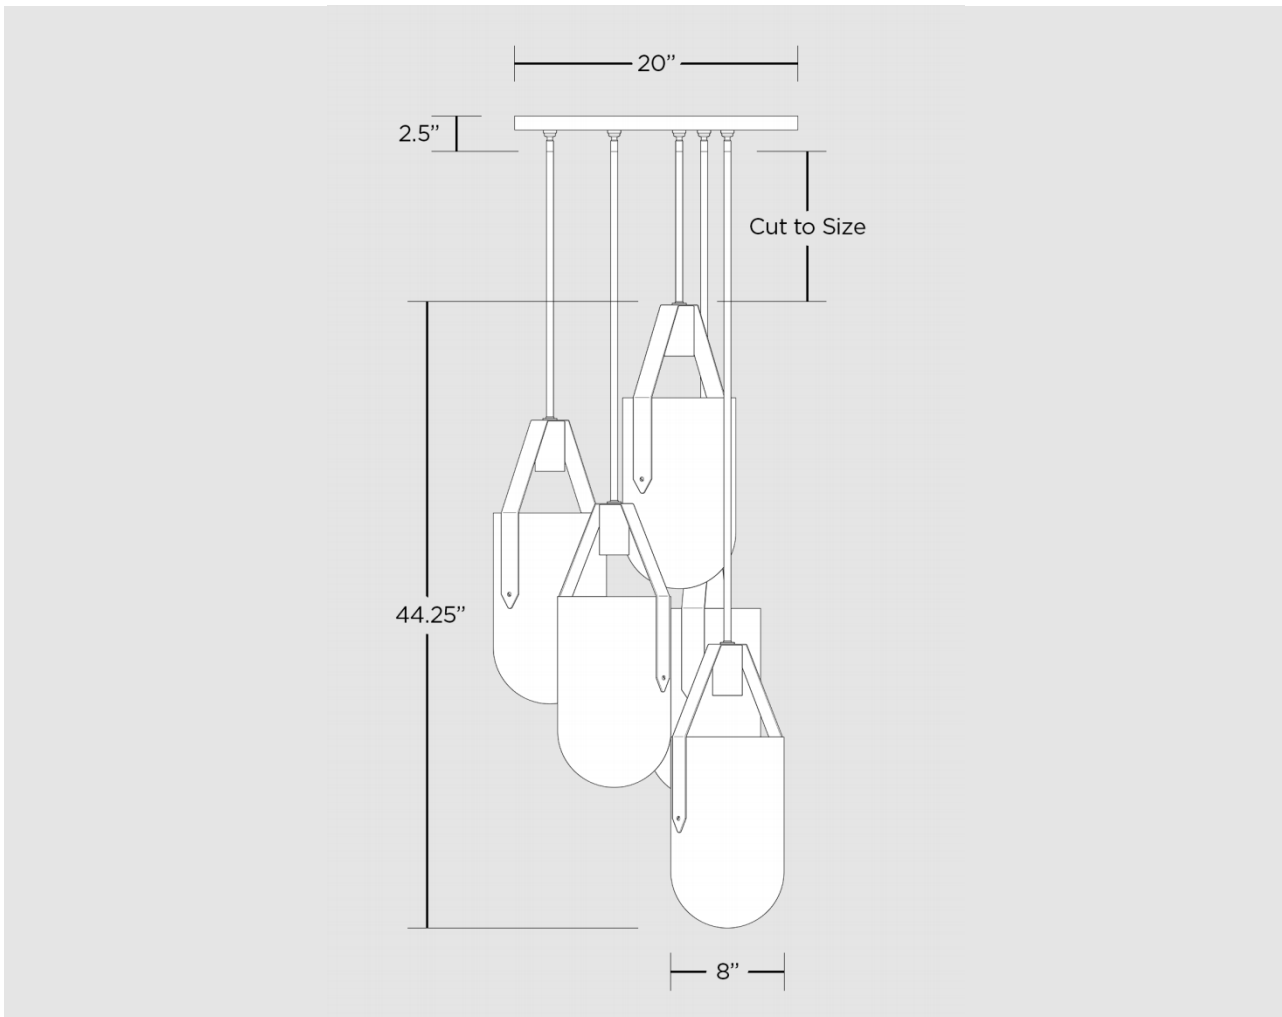

## ALLIED MAKER

Well 5

The Well collection employs a spot bulb beaming into a deep glass bell, creating a warm glow. The Well 5 is a cluster of Well Pendants each composed of a mouth-blown glass bell suspended below a light source by a leather strap and brass hardware.

Dimensions: 20"Ø x 44.25"H

As Shown: Brass, Leather, Glass

Available in any Allied Maker finish

Certifications: UL and CE Certified

Suitable for damp locations

Lead Time: Please Inquire

## ALLIED MAKER

Well 5

Overall Fixture Size: 20"Ø x 44.25"H

Canopy Size: 20"Ø x 2.25"H

Glass Size: 8"Ø x 13.5"H

Tube Diameter: 0.5" Ø

Suspension: Metal tube, height cut to order

Lamping: 5 x 9W SORAA LED GU10