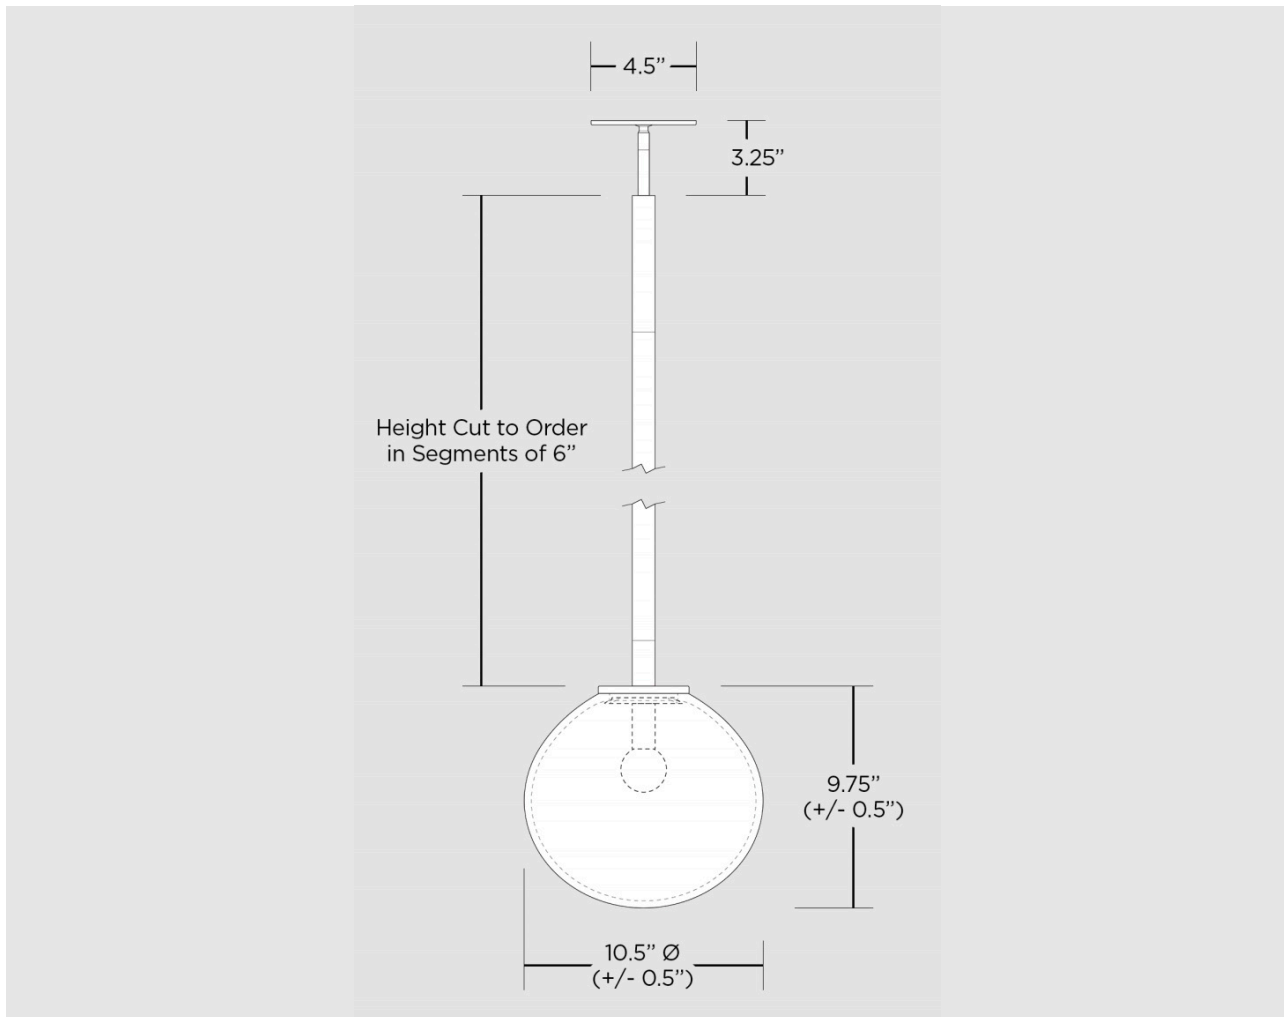

ALLIED MAKER

Parison Pendant

The nuanced form of the Parison Pendant features an organically shaped blown glass globe completed with a knurled wood hang rod running up to the canopy.

Dimensions: 10.5"Ø x 9.5"H (+/- 0.5")

As Shown: Brass, Glass, Hardwood

Available in any Allied Maker finish

Certifications: UL and CE Certified

Suitable for damp locations

Lead Time: Please Inquire

ALLIED MAKER

Parison Pendant

Overall Fixture Size: 10.5"Ø x 9.5"H (+/- 0.5")

Canopy Size: 4.5"Ø x 0.1875"H

Globe Size: 10.5"Ø x 9.5"H (+/- 0.5")

Tube Diameter: 0.5"Ø

Suspension: Metal tube, height cut to order OR Wood handles in segments of 6"

Lamping: 1 x 40W Candelabra G16 Incandescent

E12 Candelabra Base / Dimmable / 120 Volt