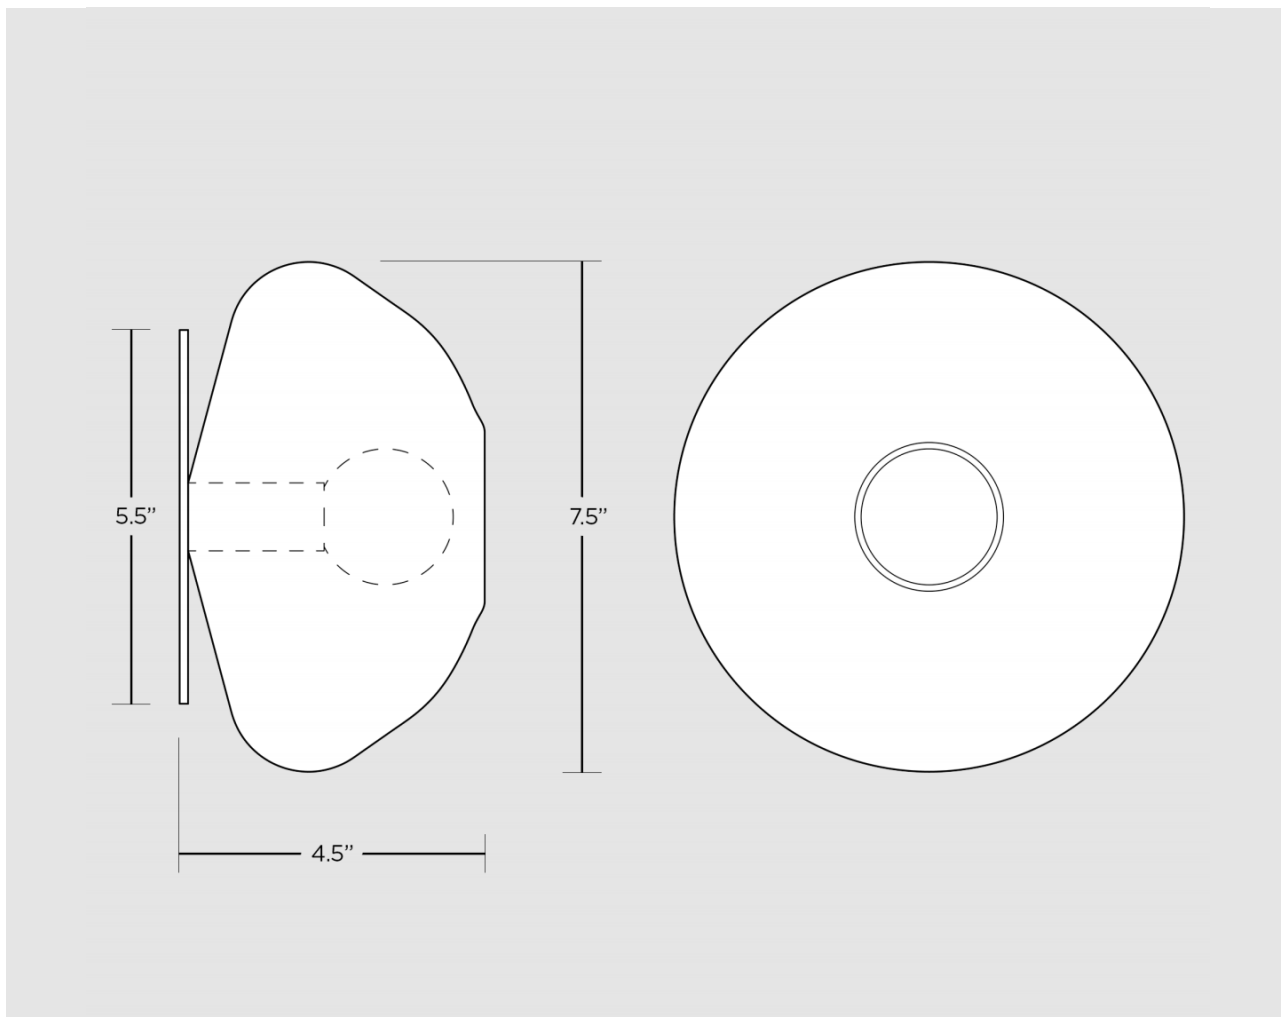

ALLIED MAKER

Molten Sconce

The Molten Sconce employs the master hands of renowned glass artisan Michiko Sakano. The brass socket is encapsulated by an organically formed glass shade which sits on a brass canopy for seamless flush mounting on walls or ceilings.

Dimensions: 7.5"Ø x 4.5"H

As Shown: Brass, Glass

Available in any Allied Maker finish

Certifications: UL and CE Certified

Suitable for damp locations

Lead Time: Please Inquire

CO/ONY

ALLIED MAKER

Molten Sconce

Overall Fixture Size: 7.5"Ø x 4.5"H

Canopy Size: 5.5"Ø x 0.125"H

Lamping: 1 x 40W G16 Incandescent - White

348 Lumen

E12 Candelabra Base / Dimmable / 120 Volt