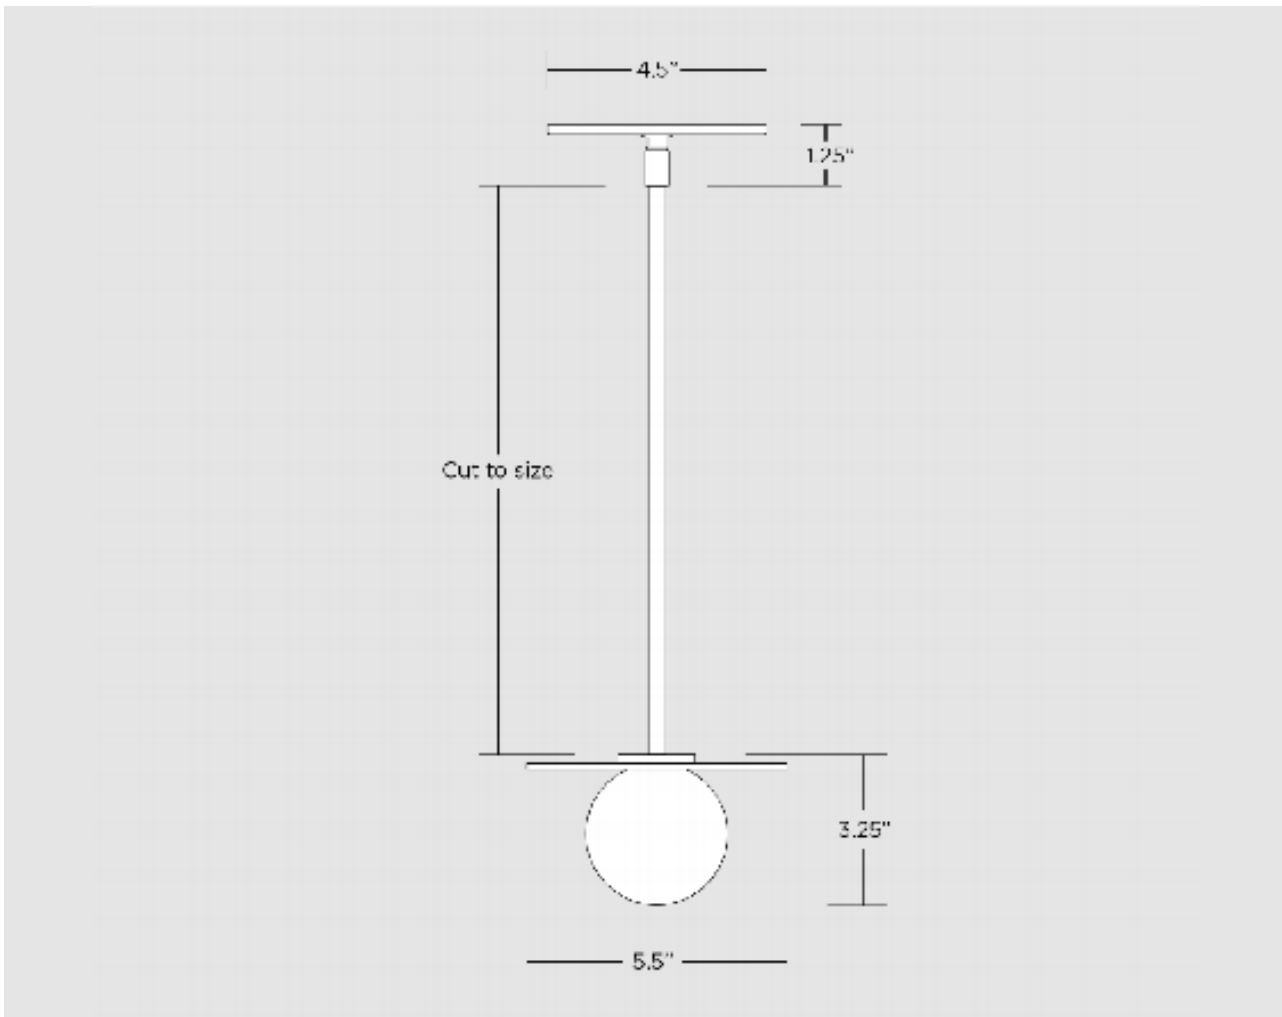

ALLIED MAKER

Mini Orb Pendant

The Mini Orb collection features mouth blown glass globes that sit flush on metal plates, creating the illusion of zero hardware. The Mini Orb Pendant is completed by a small brass disc attached to brass tubing cut to height.

Dimensions: 5.5"Ø x 3.25"H

As Shown: Brass, Glass

Available in any Allied Maker finish

Certifications: UL and CE Certified
Suitable for damp locations

Lead Time: Please Inquire

ALLIED MAKER

Mini Orb Pendant

Overall Fixture Size: 5.5"Ø x 3.25"H

Canopy Size: 4.5"Ø x 1.25"H

Globe Size: 3"Ø

Tube Diameter: 0.375"Ø

Suspension: Metal tube, height cut to order

Lamping: 1 x 3W G9 LED

9 Watts max. / LED only / 0.75"Ø max.