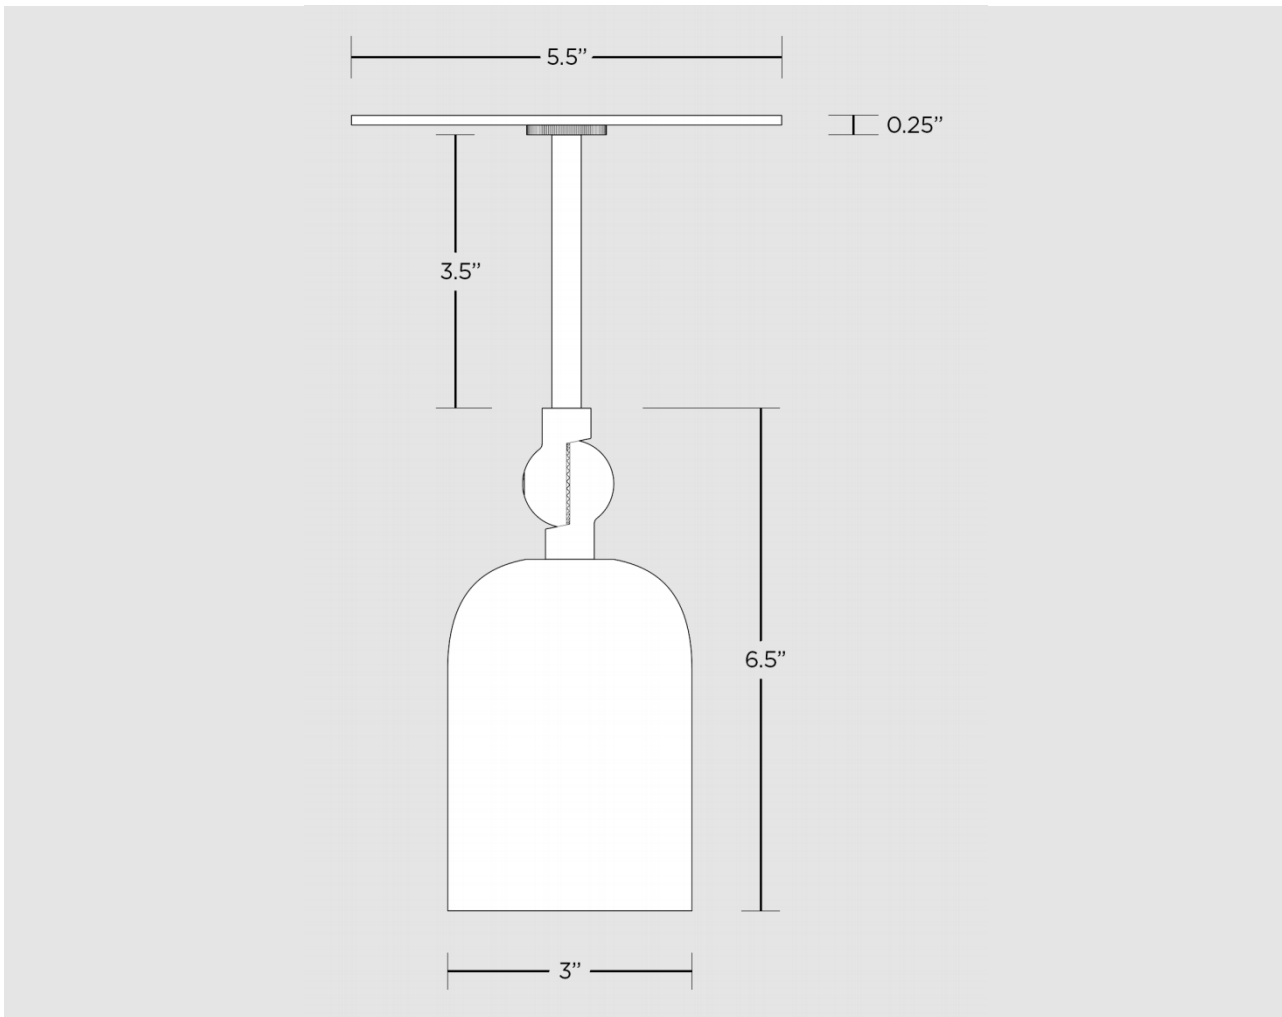

Dimensions: 5.5"Ø x 6.5"H

As Shown: Brass, Hardwood

Available in any Allied Maker finish

Certifications: UL and CE Certified

Suitable for damp locations

Lead Time: Please Inquire

ALLIED MAKER

Leo Spotlight

Overall Fixture Size: 5.5"Ø x 6.5"H

Canopy Size: 5.5"Ø x 0.25"H

Shade Size: 3"Ø x 4.5"H

Tube Diameter: 0.375"Ø

Lamping: 1 x 7.5W MR16 SORAA LED

50W Equivalent

2700K / 95 CRI / 390 Lumen

GU10 Base / Dimmable / 120 Volt