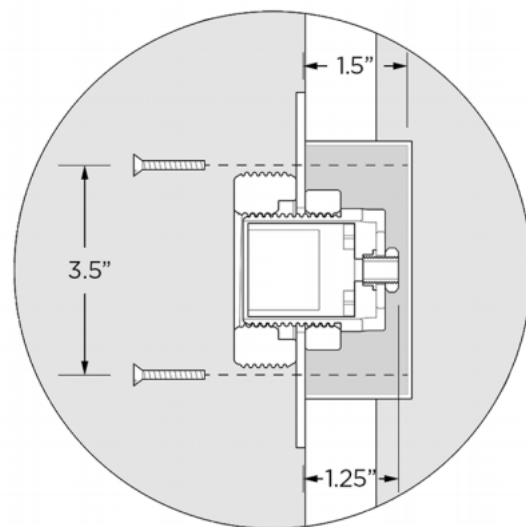

### Hemisphere

With a concealed internal mounting system, the Hemisphere fixture is highly engineered to fit seamlessly on any surface. The glass dome emits an ambient glow and is perfect for flush mounting on walls or ceilings.

Dimensions: 7.5"Ø x 3.75"H

As Shown: Glass, Steel

Available in any Allied Maker finish

Certifications: UL and CE Certified

Suitable for damp locations

Lead Time: Please Inquire

## ALLIED MAKER

Hemisphere

Overall Fixture Size: 7.5"Ø x 3.75"H

Backplate Size: 5"Ø x 0.125"H

Glass Size: 7.5"Ø x 3.75"H

Lamping: 1 x 7W G16 LED

60W Equivalent

2700K / 80 CRI / 500 Lumen

E26 Base / Dimmable / 120 Volt

Installation Requirements: The fixture recesses 1.25" into the junction box