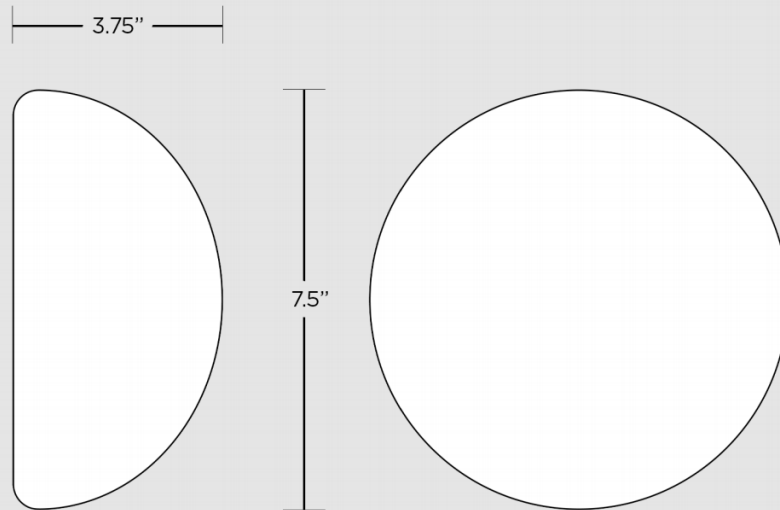

### Hemisphere

With a concealed internal mounting system, the Hemisphere fixture is highly engineered to fit seamlessly on any surface. The glass dome emits an ambient glow and is perfect for flush mounting on walls or ceilings.

Dimensions: 7.5"Ø x 3.75"H

As Shown: Glass, Steel

Available in any Allied Maker finish

Certifications: UL and CE Certified

Suitable for damp locations

Lead Time: Please Inquire

## ALLIED MAKER

Hemisphere

Overall Fixture Size: 7.5"Ø x 3.75"H

Backplate Size: 5"Ø x 0.125"H

Glass Size: 7.5"Ø x 3.75"H

Lamping: 1 x 7W G16 LED

60W Equivalent

2700K / 80 CRI / 500 Lumen