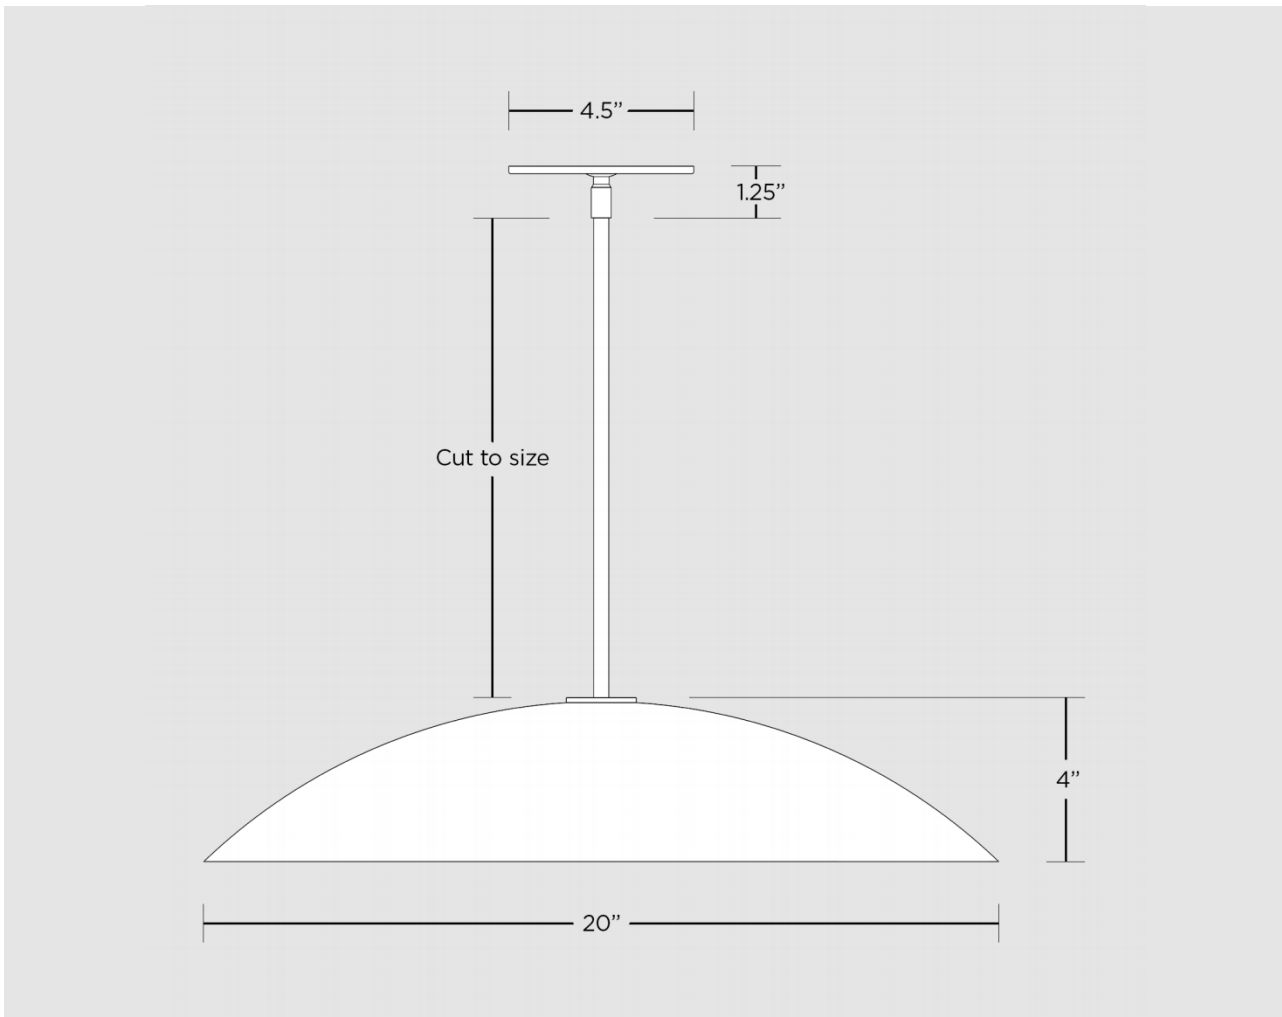

ALLIED MAKER

Grand Concentric Pendant

The circular form of the Grand Concentric Pendant is echoed in its grooved topographic texture. These concentric circles are highlighted when illuminated and the large wooden dome is suspended from the ceiling by a brass rod.

Dimensions: 20"Ø x 4"H

As Shown: Brass, Hardwood, Glass

Available in any Allied Maker finish

Certifications: UL and CE Certified

Suitable for damp locations

Lead Time: Please Inquire

ALLIED MAKER

Grand Concentric Pendant

Overall Fixture Size: 20"Ø x 4"H

Canopy Size: 4.5"Ø x 1.25"H

Wood Dome Size: 20"Ø x 4"H

Globe Size: 3"Ø

Suspension: Metal tube, height cut to order

Lamping: 1 x 3W G9 LED

30W Equivalent

3000K / 80 CRI / 300 Lumen