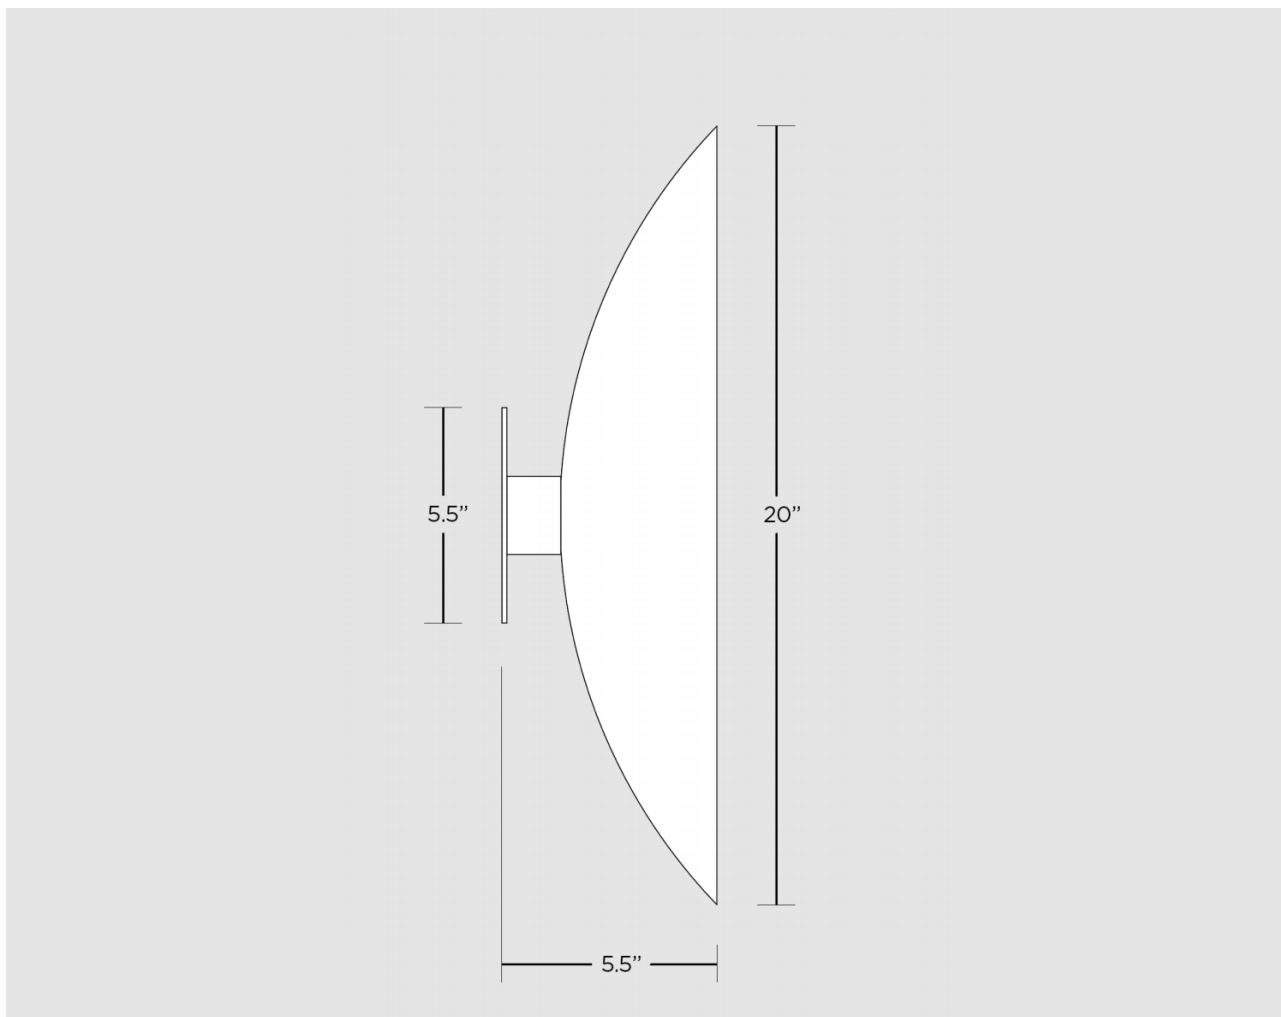

ALLIED MAKER

Grand Concentric Flush Dome

The circular form of the Grand Concentric Flush Dome is echoed in its grooved topographic texture. These concentric circles are highlighted when illuminated and the large wooden dome is anchored to the wall or ceiling with a round brass mounting plate.

Dimensions: 20"Ø x 5.5"H

As Shown: Brass, Hardwood

Available in any Allied Maker finish

Certifications: UL and CE Certified

Suitable for damp locations

Lead Time: Please Inquire

ALLIED MAKER

Grand Concentric Flush Dome

Overall Fixture Size: 20"Ø x 5.5"H

Canopy Size: 5.5"Ø x 1.5"H

Wood Dome Size: 20"Ø x 4"H

Lamping: 1 x 6.5W A19 Silver Tip LED

60W Equivalent

2700K / 80 CRI / 700 Lumen

E26 Base / Dimmable / 120 Volt