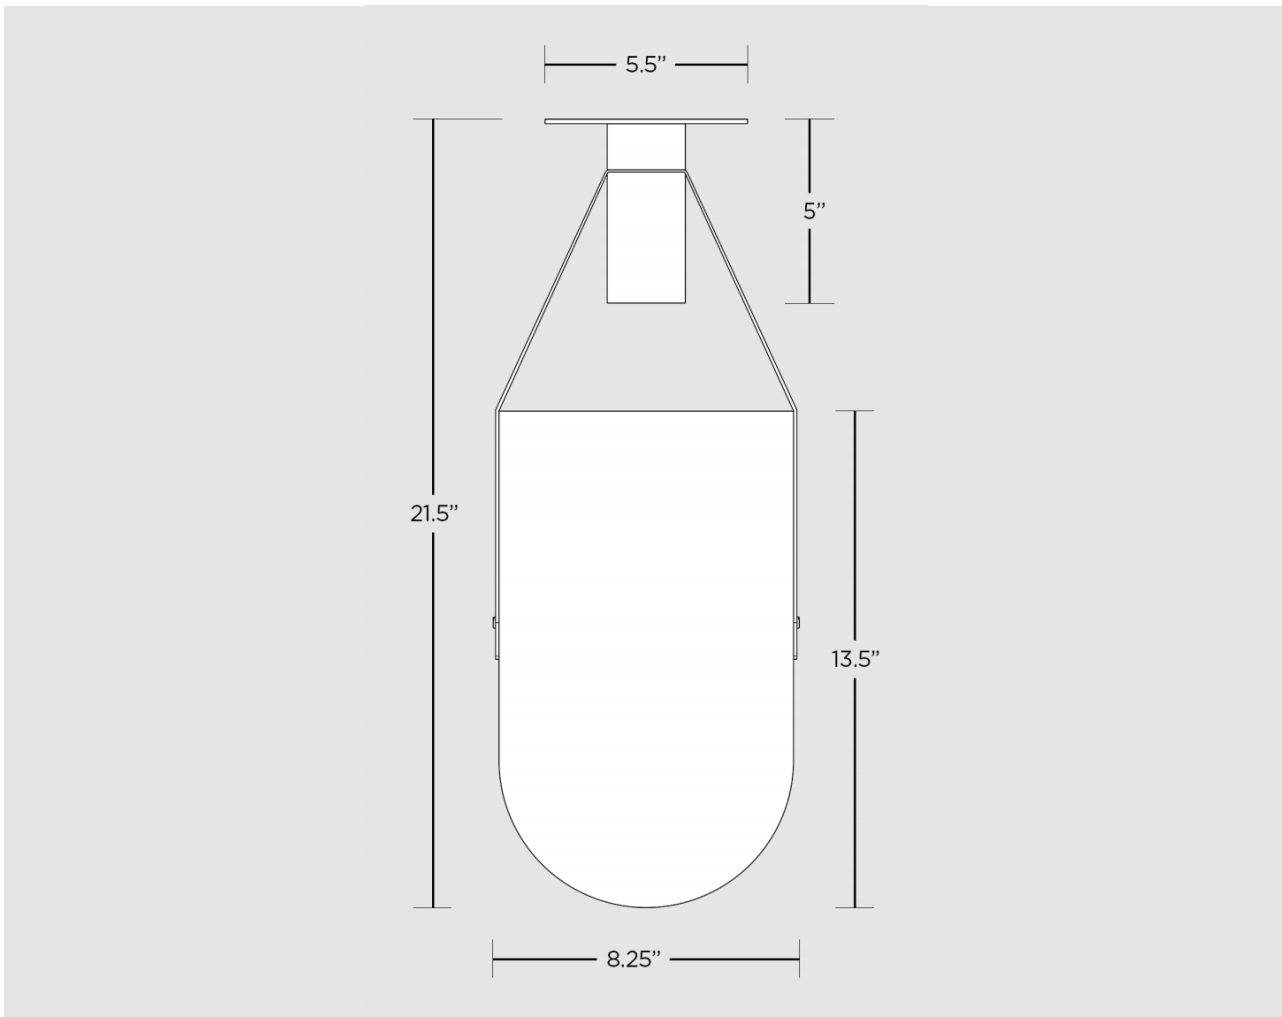

Dimensions: 8.25"Ø x 21.5"H

As Shown: Brass, Leather, Glass

Available in any Allied Maker finish

Certifications: UL and CE Certified

Suitable for damp locations

Lead Time: 4-6 weeks

ALLIED MAKER

Flush Well

Overall Fixture Size: 8.25"Ø x 21.5"H

Canopy Size: 5.5"Ø x 4.5"H

Glass Size: 8"Ø x 13.5"H

Lamping: 1 x 7.5W MR16 SORAA LED

50W Equivalent

2700K / 95 CRI / 390 Lumen

GU10 Base / Dimmable / 120 Volt