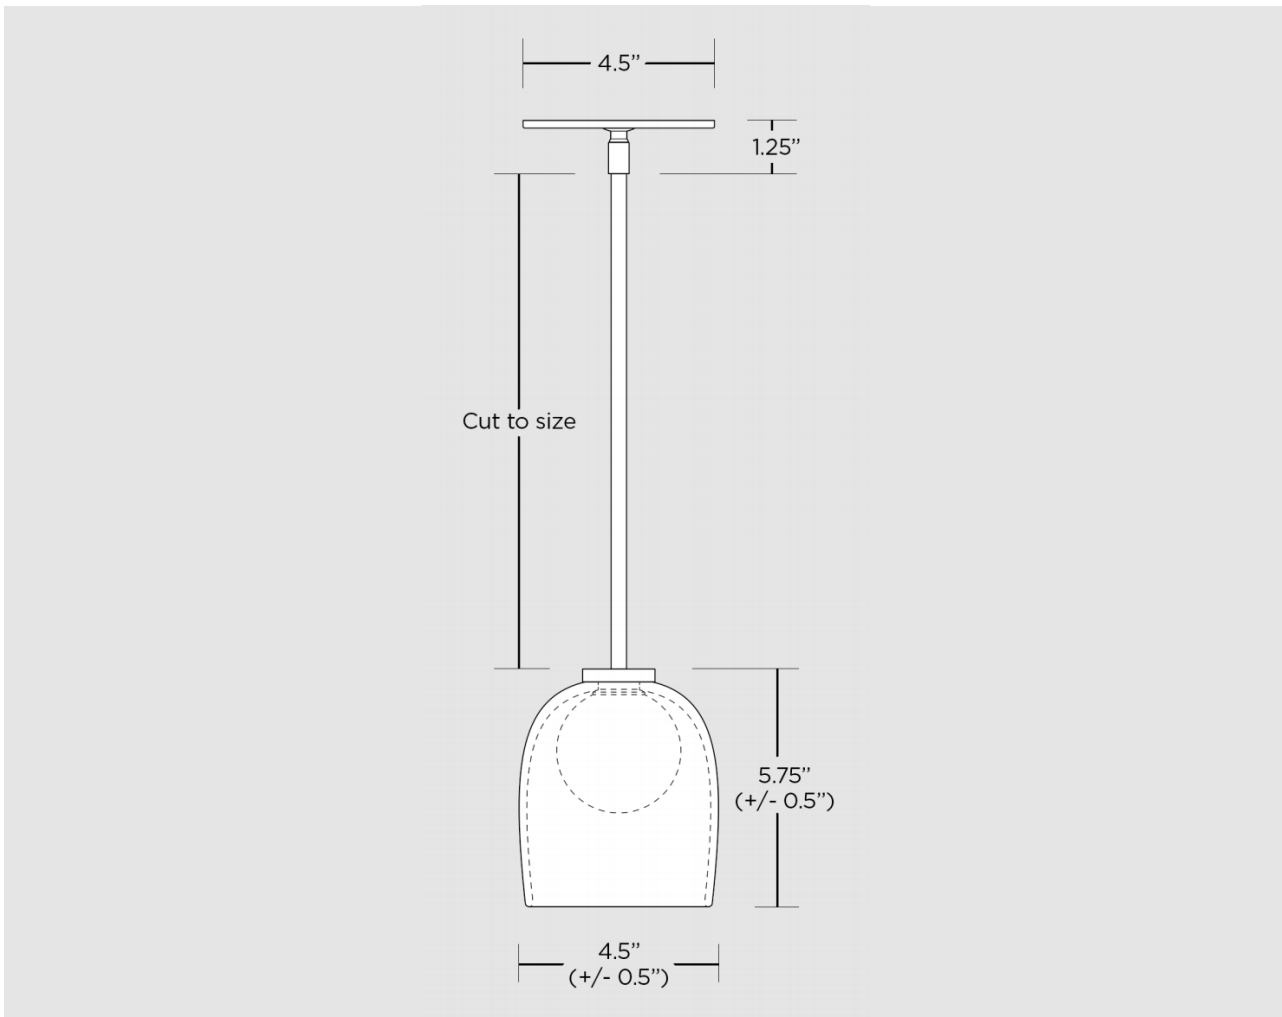

### Crux Pendant 6"

The Crux series features pendants with two glass components that are layered to create a mysterious glow. The glass sphere of the Crux Pendant 6" seemingly floats within the small outer hand-blown bell and is connected via the metal rod suspension.

Dimensions: 4.5"Ø x 5.75"H (+/- 0.5")

As Shown: Brass, Glass

Available in any Allied Maker finish

Certifications: UL and CE Certified

Suitable for damp locations

Lead Time: Please Inquire

### Crux Pendant 6"

Overall Fixture Size: 4.5"Ø x 5.75"H (+/- 0.5")

Canopy Size: 4.5"Ø x 1.25"H

Glass Bell Size: 4.5"Ø x 5.5"H (+/- 0.5")

Tube Diameter: 0.375"Ø

Suspension: Metal tube, height cut to order

Lamping: 1 x 3W G9 LED