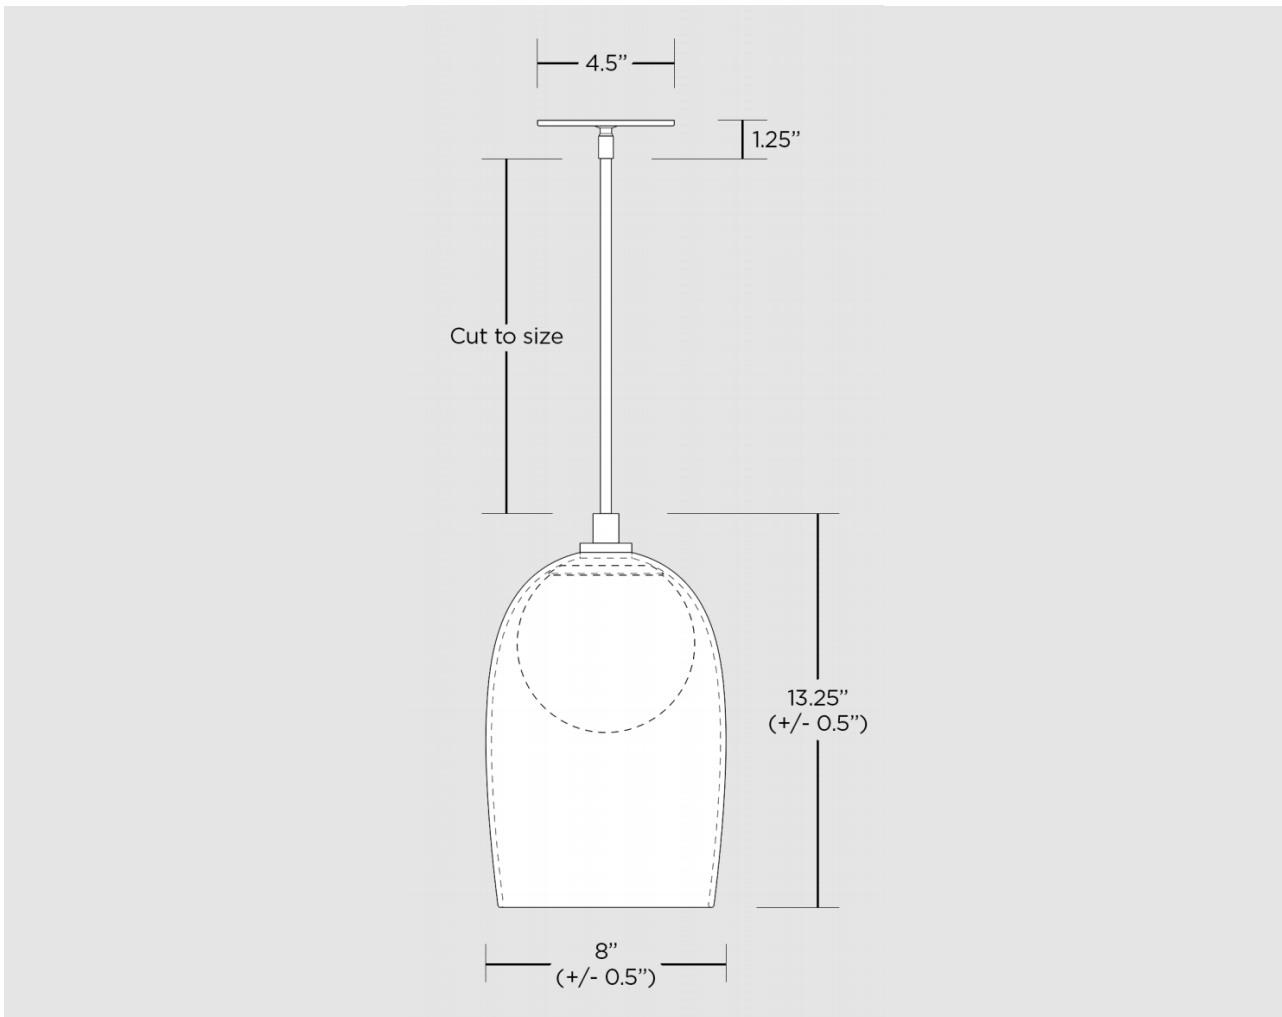

### Crux Pendant 12"

The Crux series features pendants with two glass components that are layered to create a mysterious glow. The glass sphere of the Crux Pendant 12" seemingly floats within the larger outer hand-blown bell and is connected via the metal rod suspension.

Dimensions: 8"Ø x 13.25"H (+/- 0.5")

As Shown: Brass, Glass

Available in any Allied Maker finish

Certifications: UL and CE Certified  
Suitable for damp locations

Lead Time: Please Inquire

### Crux Pendant 12"

Overall Fixture Size: 8"Ø x 13.25"H (+/- 0.5")

Canopy Size: 4.5"Ø x 1.25"H

Glass Bell Size: 8"Ø x 12"H (+/- 0.5")

Tube Diameter: 0.375"Ø

Suspension: Metal tube, height cut to order

Lamping: 1 x 3W G9 LED