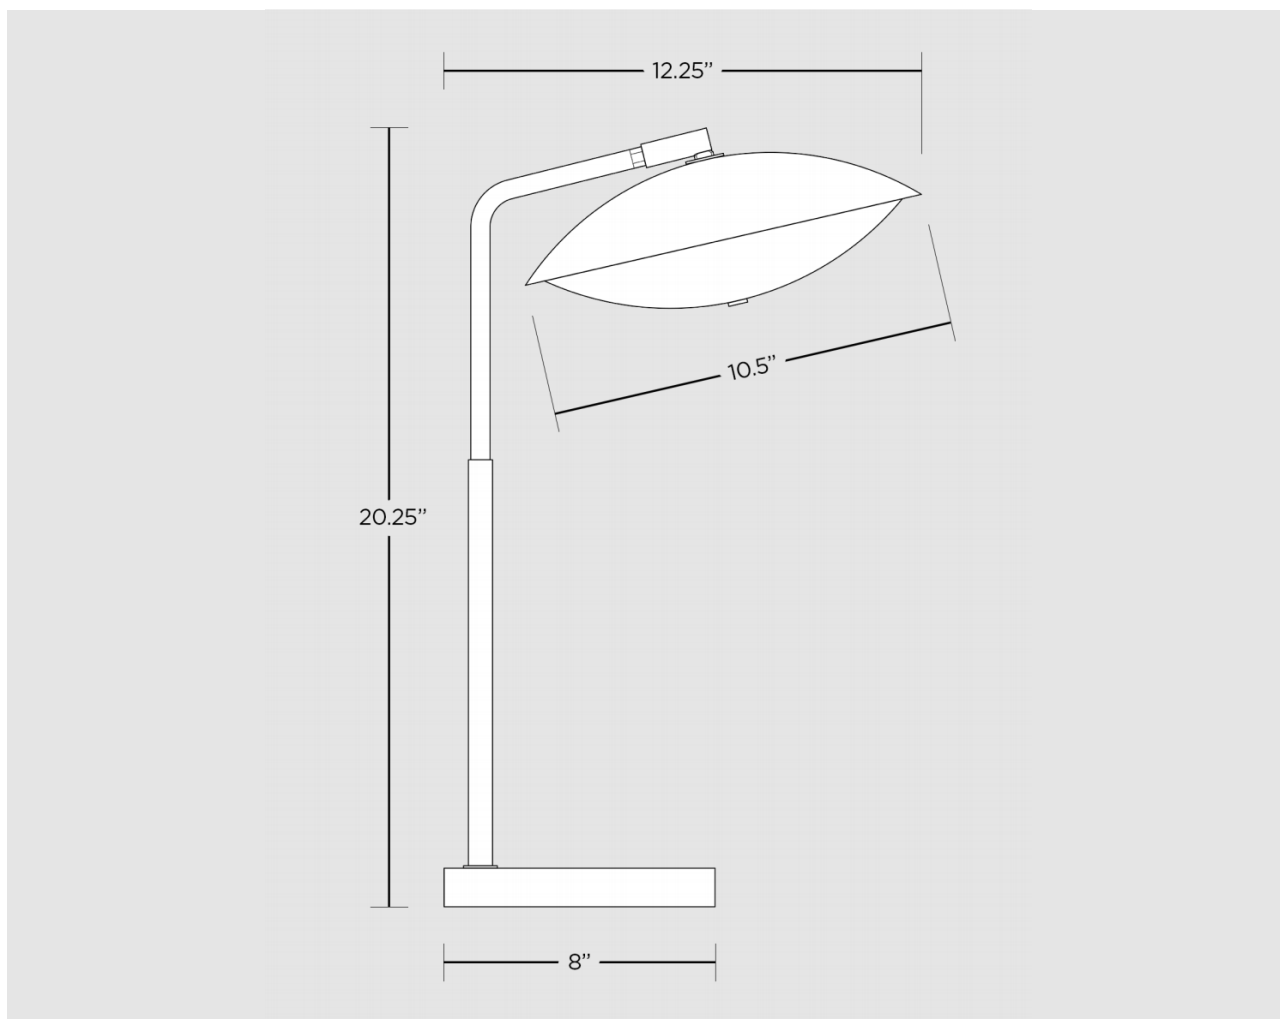

CO/ONY

ALLIED MAKER

Crest Table Lamp

Overall Fixture Size: 10.5"W x 12.25"D x 20.25"H

Base Size: 7"Ø x 1"H

Dome Size: 10.5"Ø x 2.125"H

Glass Diffuser Size: 10"Ø x 2"H

Lamping: 3 x 3W G9 LED

3000K / 80 CRI / 900 Lumen

G9 Bi-pin Base / Dimmable / 120 Volt