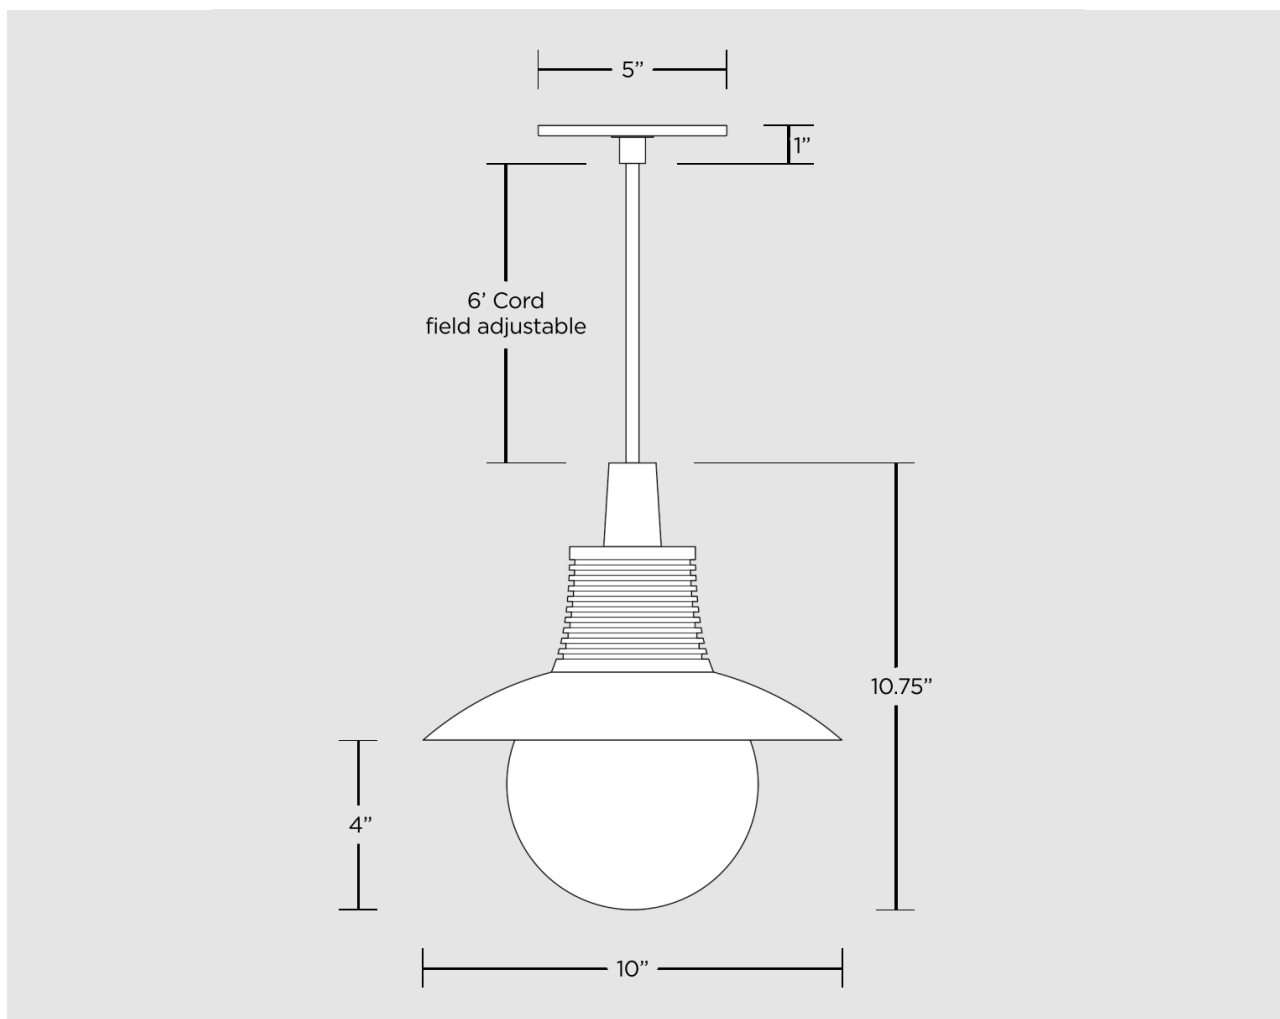

CO/ONY

ALLIED MAKER

Crest Pendant

Recessed glass diffusers beautifully filter light from the spun metal domes of the Crest collection. The diffuser and shade of the Crest Pendant are attached to a turned hardwood top and suspended by a rayon cord.

Dimensions: 10"Ø x 10.75"H

As Shown: Brass, Hardwood, Glass

Available in any Allied Maker finish

Certifications: UL and CE Certified

Suitable for damp locations

Lead Time: 5-7 weeks

CO/ONY

ALLIED MAKER

Crest Pendant

Overall Fixture Size: 10"Ø x 10.75"H

Canopy Size: 5"Ø x 1"H

Glass Dome Size: 10"Ø x 1.875"H

Glass Globe Size: 6"Ø

Cord Diameter: 0.25"Ø

Finial: 3.875"Ø x 5"H

Lamping: For Opal Glass: