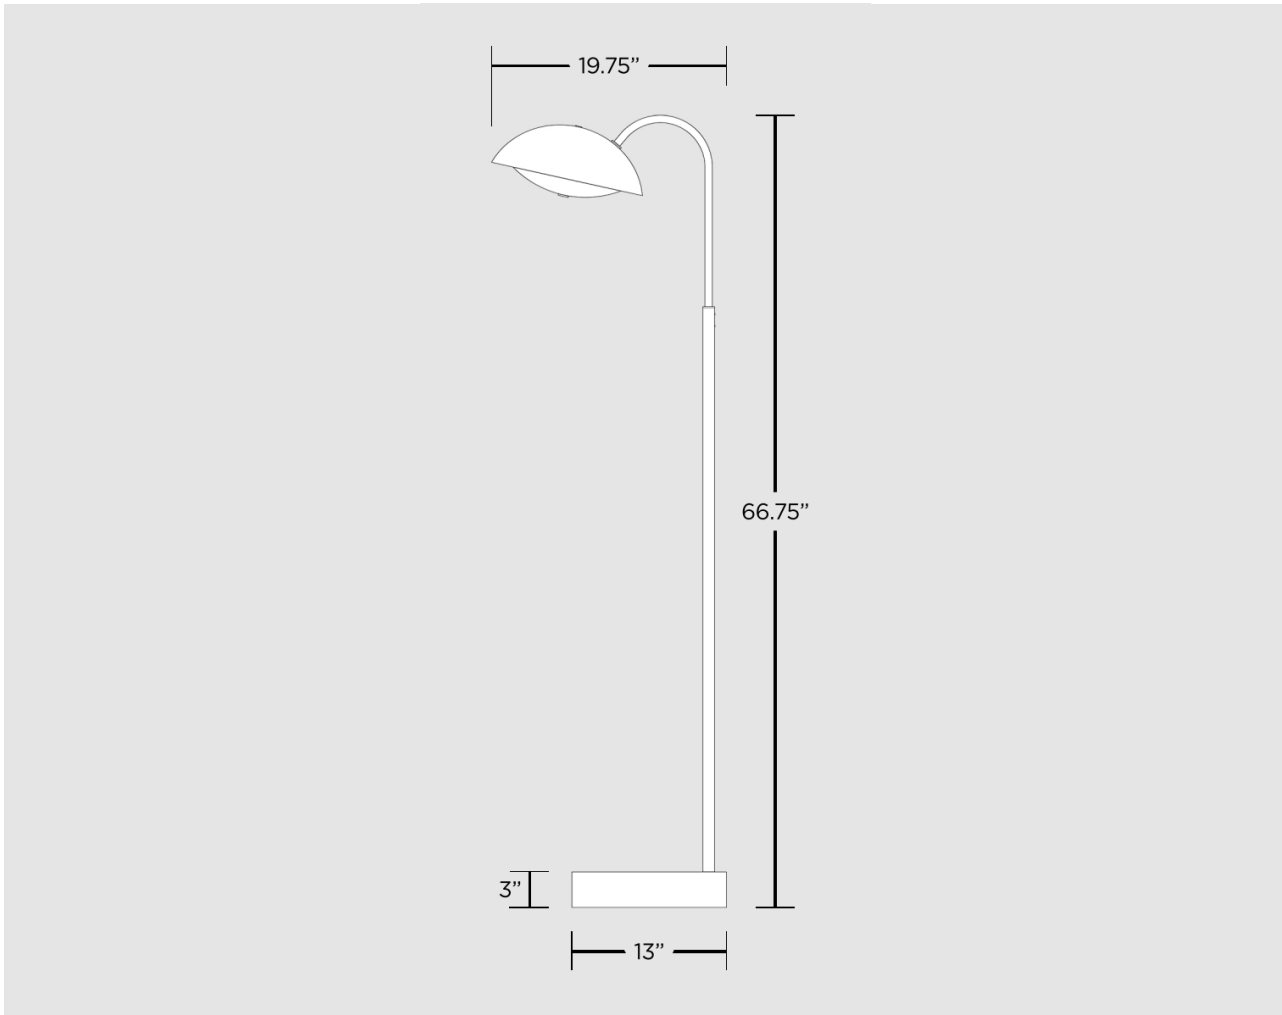

CO/ONY

ALLIED MAKER

Crest Floor Lamp

Recessed glass diffusers beautifully filter light from the spun metal domes of the Crest collection. The diffuser and shade of the Crest Floor Lamp are connected to the circular hardwood base via a bent brass rod.

Dimensions: 13"W x 19.75"D x 66.75"H

As Shown: Brass, Hardwood, Glass

Available in any Allied Maker finish

Certifications: UL and CE Certified
Suitable for damp locations

Lead Time: 6-8 weeks

CO/ONY

ALLIED MAKER

Crest Floor Lamp

Overall Fixture Size: 13"W x 19.75"D x 66.75"H

Base Size: 13"Ø x 3"H

Dome Size: 13"Ø x 4.5"H

Glass Diffuser Size: 11"Ø x 2"H

Tube Diameter: 1"Ø, 0.625"Ø

Lamping: 1 x 3.5W G9 LED

40W Equivalent