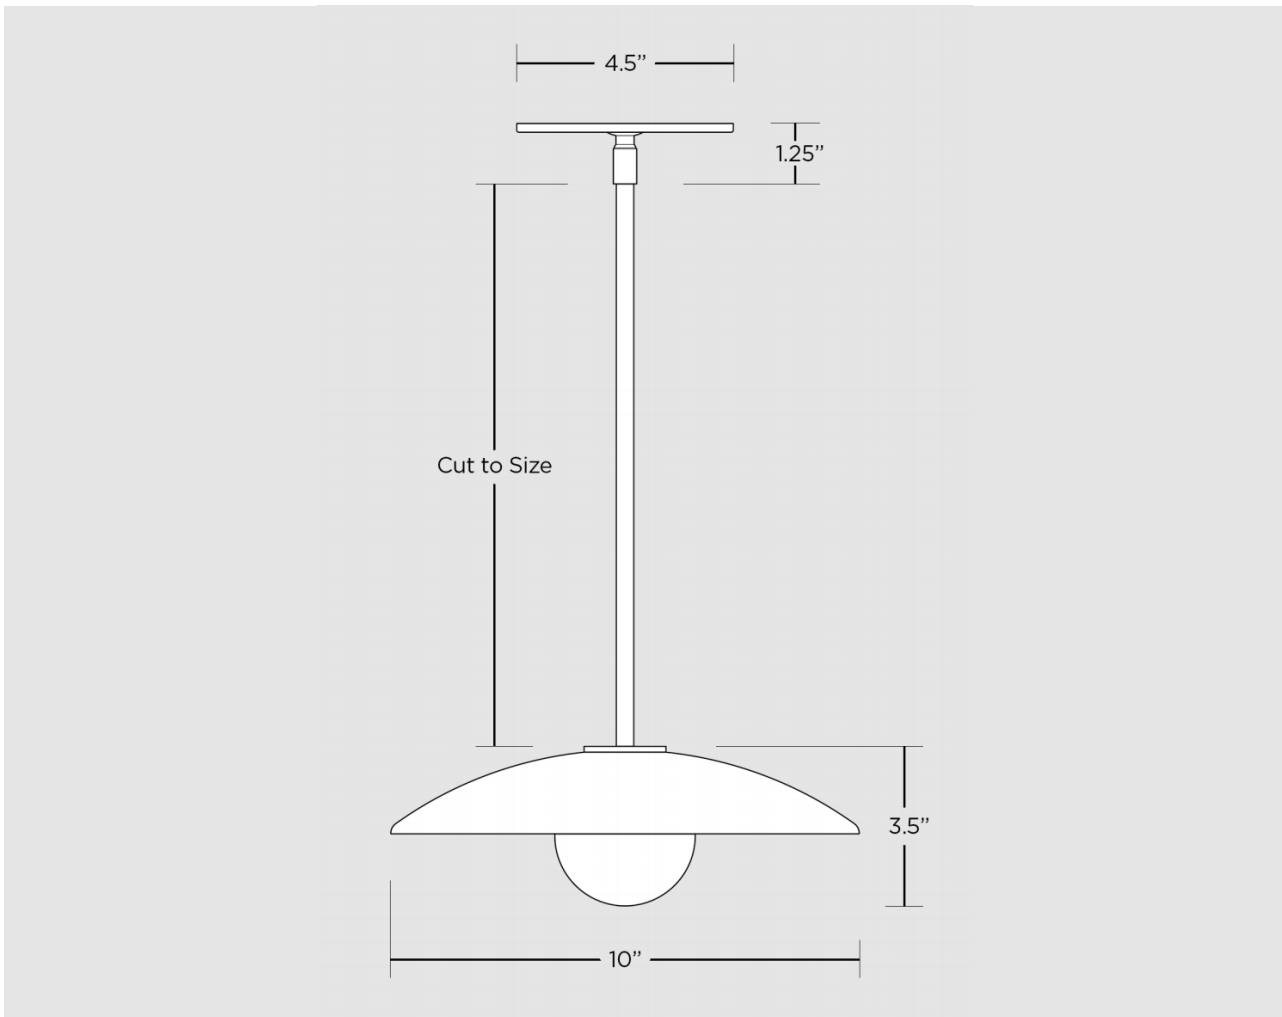

ALLIED MAKER

Concentric Pendant

The circular form of the Concentric Pendant is echoed in its grooved topographic texture. These concentric circles are highlighted when illuminated and the wooden dome is suspended from the ceiling by a brass rod.

Dimensions: 10"Ø x 3.5"H

As Shown: Brass, Hardwood, Glass

Available in any Allied Maker finish

Certifications: UL and CE Certified

Suitable for damp locations

Lead Time: Please Inquire

CO/ONY

ALLIED MAKER

Concentric Pendant

Overall Fixture Size: 10"Ø x 3.5"H

Canopy Size: 4.5"Ø x 1.25"H

Wood Dome Size: 10"Ø x 1.75"H

Globe Size: 3"Ø

Suspension: Metal tube, height cut to order

Lamping: 1 x 3W G9 LED

30W Equivalent