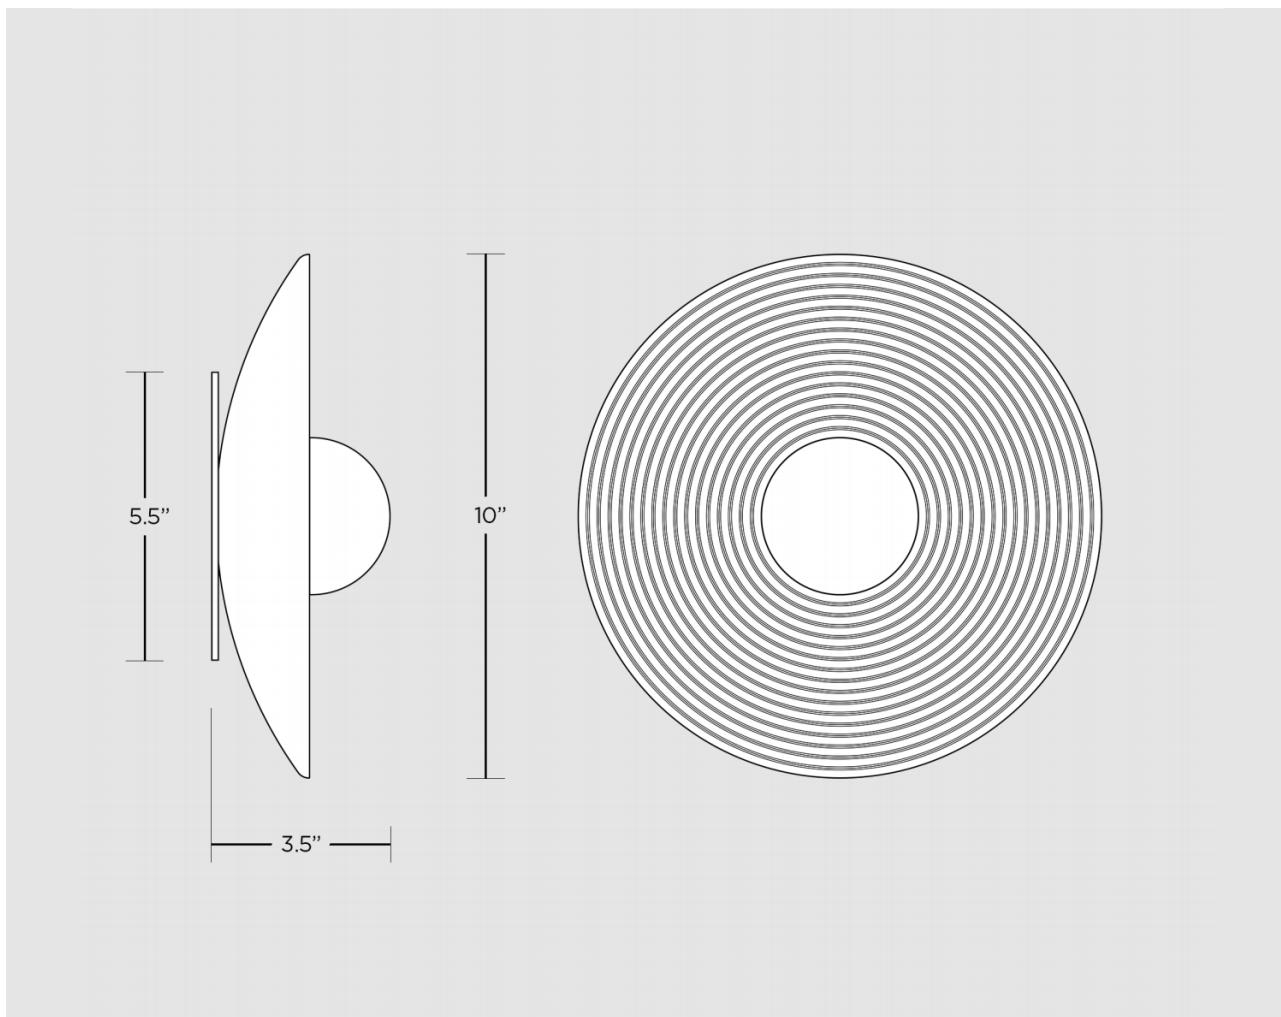

ALLIED MAKER

Concentric Flush Dome

The circular form of the Concentric Flush Dome is echoed in its grooved topographic texture. These concentric circles are highlighted when illuminated and the wooden dome is anchored to the wall or ceiling with a round brass mounting plate.

Dimensions: 10"Ø x 3.5"H

As Shown: Brass, Hardwood, Glass

Available in any Allied Maker finish

Certifications: UL and CE Certified
Suitable for damp locations

Lead Time: 4-6 weeks

CO/ONY

ALLIED MAKER

Concentric Flush Dome

Overall Fixture Size: 10"Ø x 3.5"H

Canopy Size: 5.5"Ø x 0.125"H

Wood Dome Size: 10"Ø x 1.75"H

Globe Size: 3"Ø

Lamping: 1 x 4.5W G9 LED

50W Equivalent

2700K / 90 CRI / 450 Lumen

G9 Bi-pin Base / Dimmable / 120 Volt