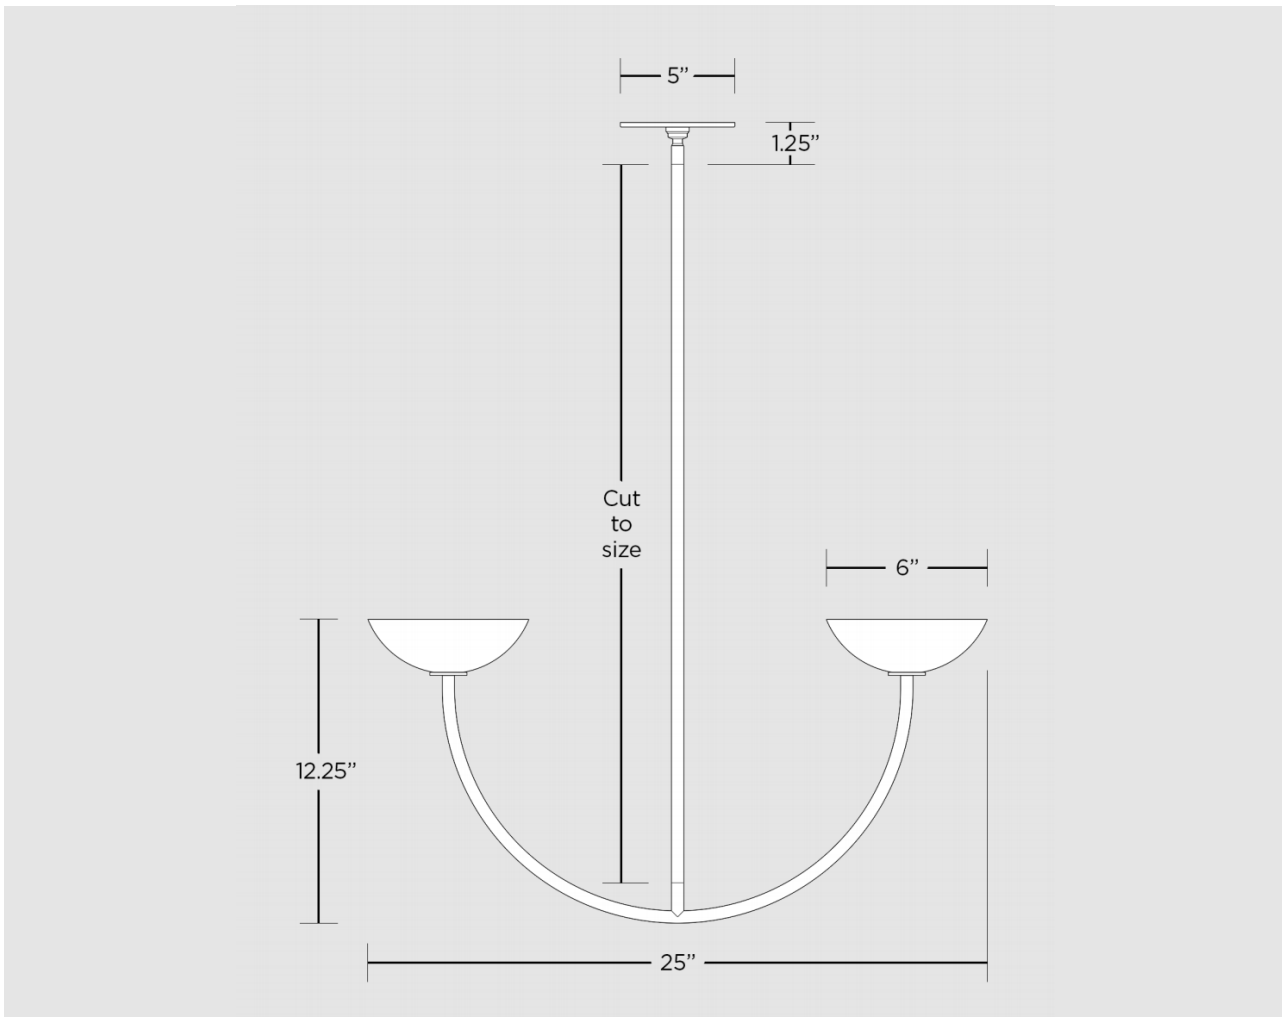

CO/ONY

ALLIED MAKER

Bright Side

The simple structure of the Bright Side pendant composes two domed glass shades balanced on the ends of a carefully bent brass arc. The light sources project upwards while also diffusing light below.

Dimensions: 25"W x 6"D x 12.25"H

As Shown: Brass, Glass

Available in any Allied Maker finish

Certifications: UL and CE Certified

Suitable for damp locations

Lead Time: Please Inquire

CO/ONY

ALLIED MAKER

Bright Side

Overall Fixture Size: 25"W x 6"D x 12.25"H

Canopy Size: 5"Ø x 1.75"H

Glass Dome Size: 6"Ø x 1.75"H

Lamping: 2 x 40W G9 Halogen

2700K / 90 CRI / 380 Lumen

G9 Bi-pin Base / Dimmable / 120 Volt