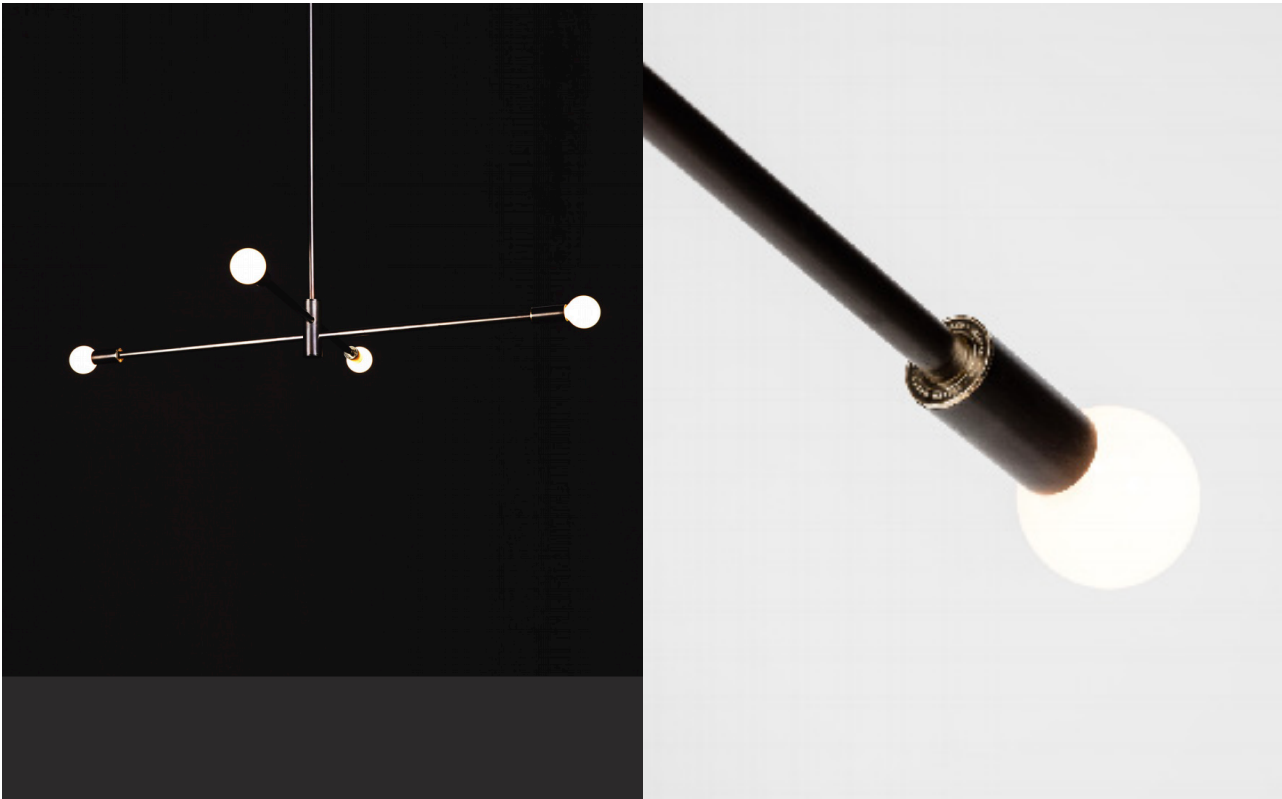

CO/ONY

ALLIED MAKER

Brass X

The simple intersected structure of the Brass X composes a four-globe ceiling fixture with porcelain sockets that is modeled after 19th century gas lanterns. The length and height dimensions can be customized to create dynamic compositions.

Dimensions: 18"- 58"W x 8"- 48"H

As Shown: Brass

Available in any Allied Maker finish

Certifications: UL and CE Certified

Suitable for damp locations

Lead Time: Please Inquire

CO/ONY

ALLIED MAKER

Brass X

Overall Fixture Size: 18"- 58"W x 8"- 48"H

Canopy Size: 5"Ø x 0.25"H

Tube Diameter: 0.5" Ø

Suspension: Metal tube, height cut to order

Lamping: 4 x 40W Candelabra G16 Incandescent

348 Lumen

E12 Candelabra Base / Dimmable / 120 Volt