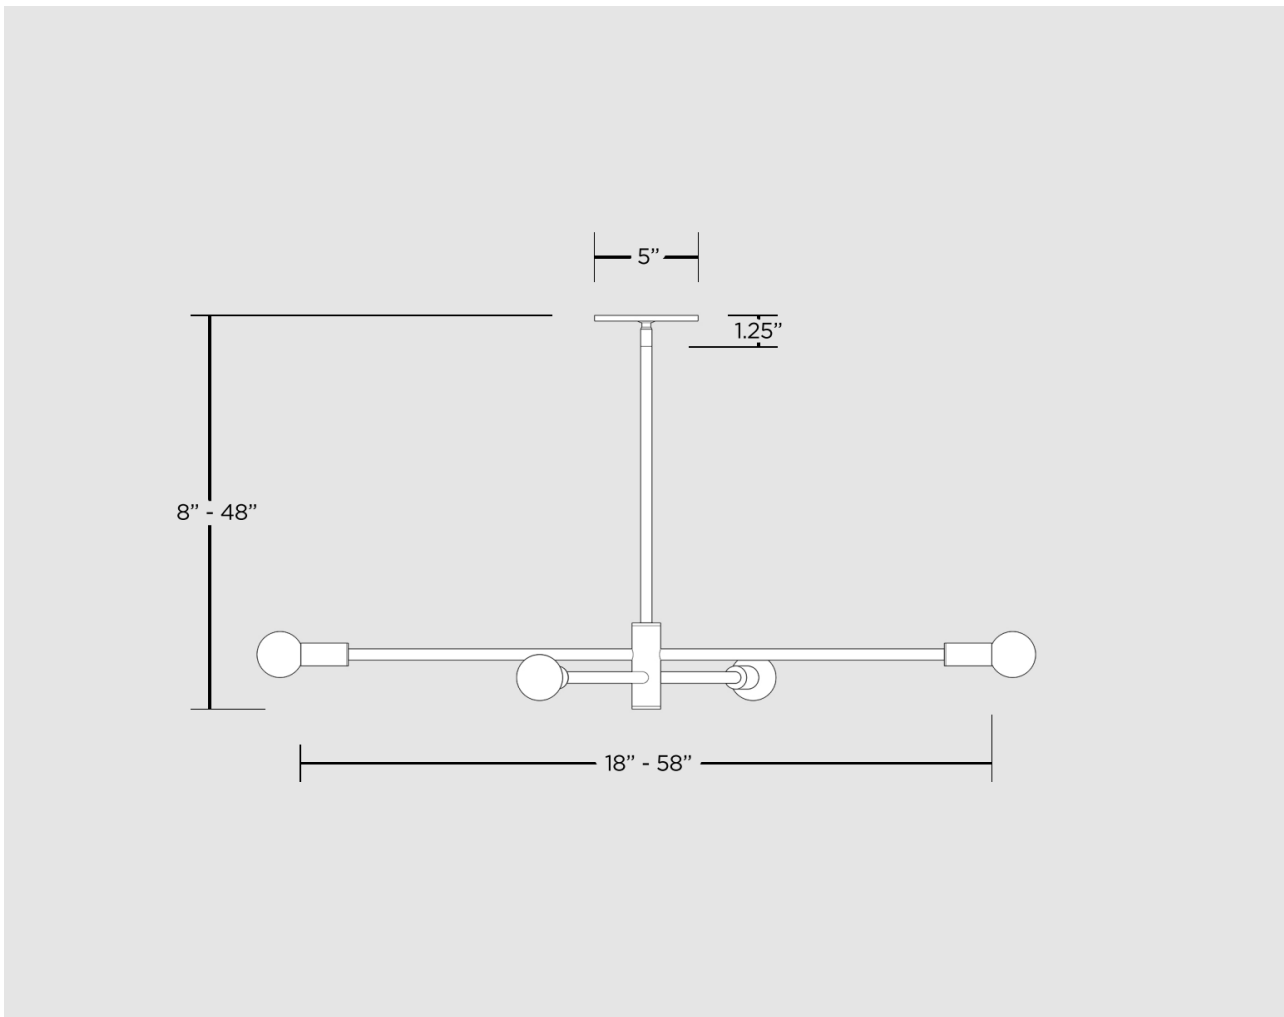

CO/ONY

ALLIED MAKER

Brass X

The simple intersected structure of the Brass X composes a four-globe ceiling fixture with porcelain sockets that is modeled after 19th century gas lanterns. The length and height dimensions can be customized to create dynamic compositions.

Dimensions: 18"- 58"W x 8"- 48"H

As Shown: Brass

Available in any Allied Maker finish

Certifications: UL and CE Certified

Suitable for damp locations

Lead Time: Please Inquire

CO/ONY

ALLIED MAKER

Brass X

Overall Fixture Size: 18"- 58"W x 8"- 48"H

Canopy Size: 5"Ø x 0.25"H

Tube Diameter: 0.5" Ø

Suspension: Metal tube, height cut to order

Lamping: 4 x 40W Candelabra G16 Incandescent

348 Lumen

E12 Candelabra Base / Dimmable / 120 Volt