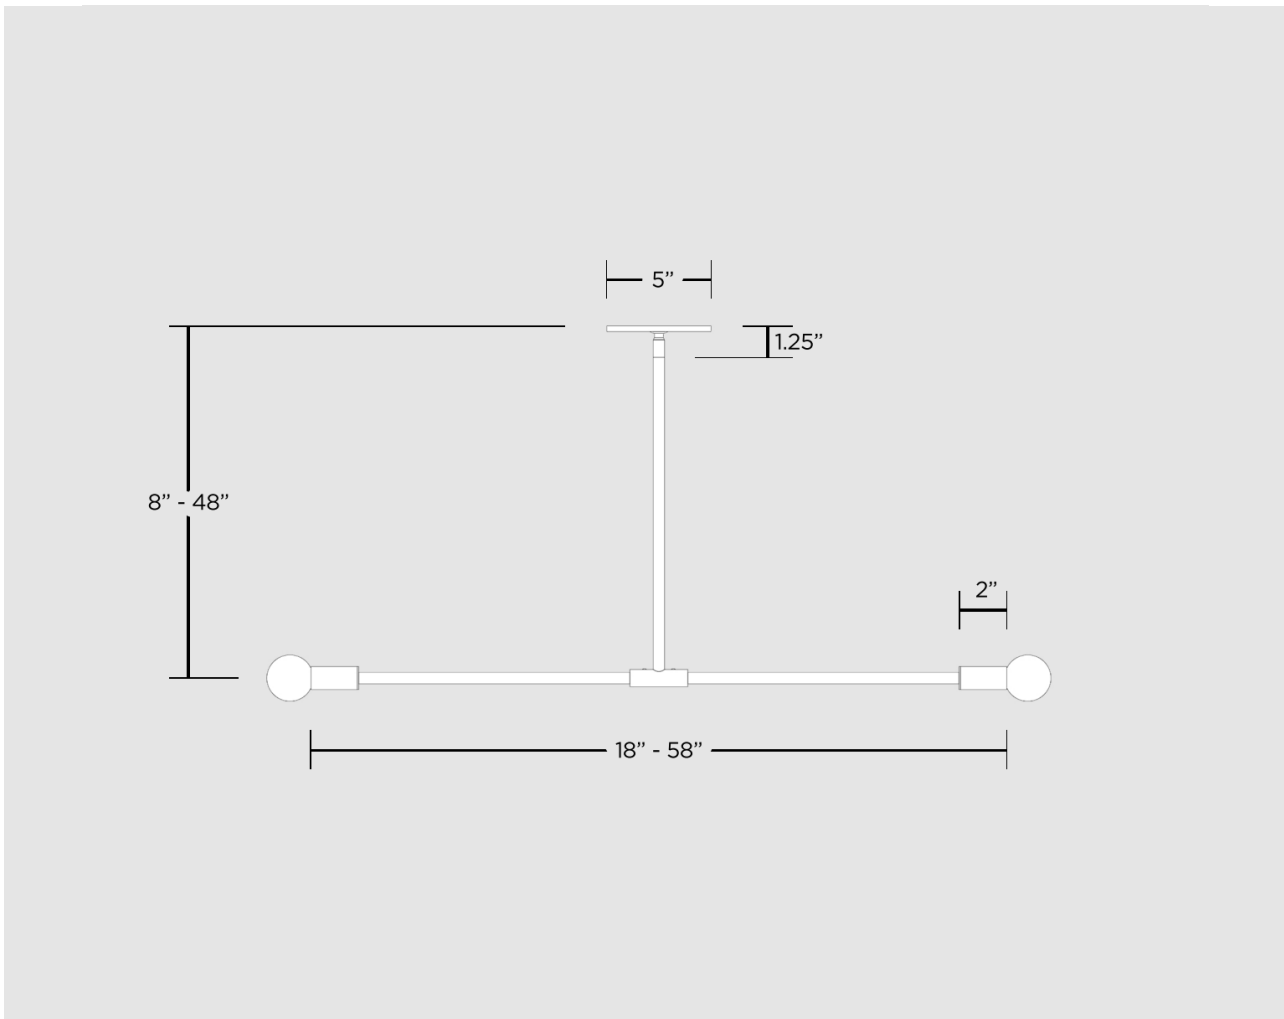

### Brass T

The simple perpendicular structure of the Brass T composes a two-globe ceiling fixture with porcelain sockets that is modeled after 19th century gas lanterns. The length and height dimensions can be customized to fit almost any space.

Dimensions: 18"- 58"W x 4"- 48"H

As Shown: Brass

Available in any Allied Maker finish

Certifications: UL and CE Certified

Suitable for damp locations

Lead Time: 3-5 weeks

## ALLIED MAKER

Brass T

Overall Fixture Size: 118" - 58"W x 4" - 48"H

Canopy Size: 5"Ø x 1.25"H

Tube Diameter: 0.5" Ø, 0.75" Ø

Suspension: Metal tube, height cut to order

Lamping: 2 x 40W Candelabra G16 Incandescent