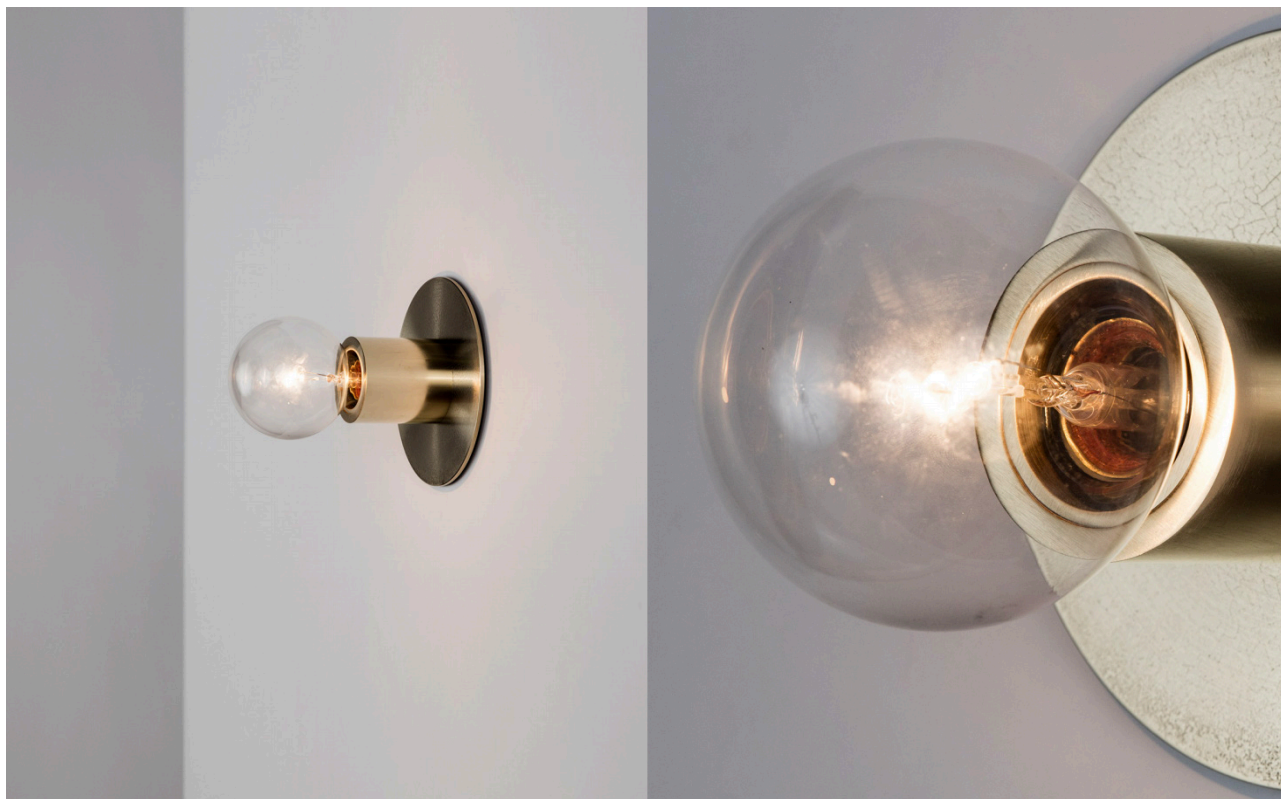

CO/ONY

ALLIED MAKER

Brass Minimalist

The pared-down style of the Brass Minimalist composes a solid turned brass socket that sits flush on a brass plate, creating the illusion of zero hardware. The Brass Minimalist is perfect for flush mounting on walls or ceilings.

Dimensions: 5.5"Ø x 5.75"H

As Shown: Brass, Glass

Available in any Allied Maker finish

Certifications: UL and CE Certified
Suitable for damp locations

Lead Time: Please Inquire

ALLIED MAKER

Brass Minimalist

Overall Fixture Size: 5.5"Ø x 5.75"H

Canopy Size: 5.5"Ø x 0.125"H

Lamping: 1 x 40W G25 Incandescent / Clear
E26/27 Base / 110-250 Volt