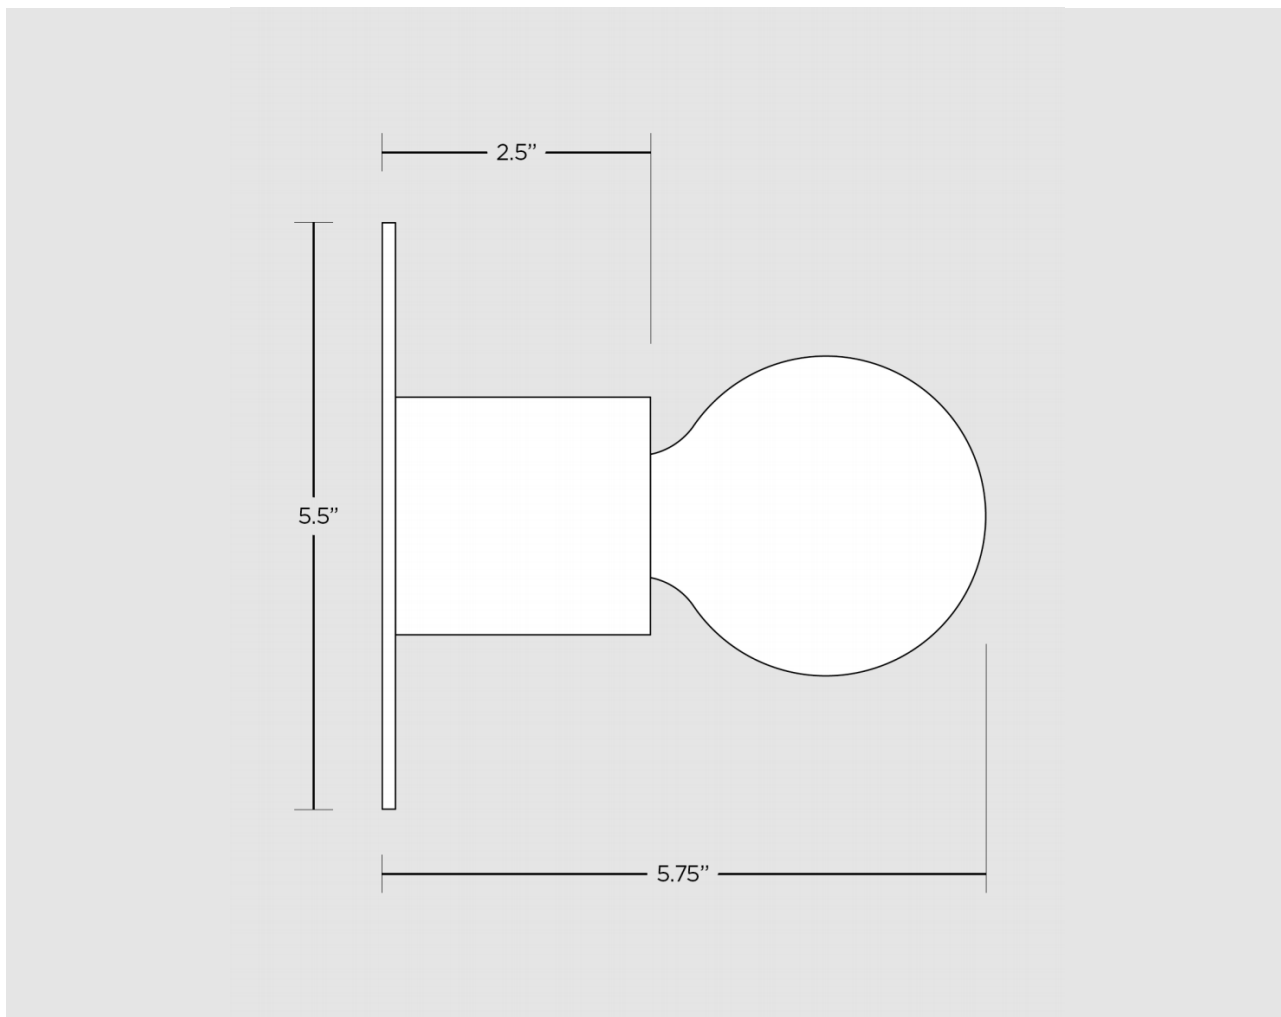

CO/ONY

ALLIED MAKER

Brass Minimalist

The pared-down style of the Brass Minimalist composes a solid turned brass socket that sits flush on a brass plate, creating the illusion of zero hardware. The Brass Minimalist is perfect for flush mounting on walls or ceilings.

Dimensions: 5.5"Ø x 5.75"H

As Shown: Brass, Glass

Available in any Allied Maker finish

Certifications: UL and CE Certified
Suitable for damp locations

Lead Time: Please Inquire

ALLIED MAKER

Brass Minimalist

Overall Fixture Size: 5.5"Ø x 5.75"H

Canopy Size: 5.5"Ø x 0.125"H

Lamping: 1 x 40W G25 Incandescent / Clear
E26/27 Base / 110-250 Volt