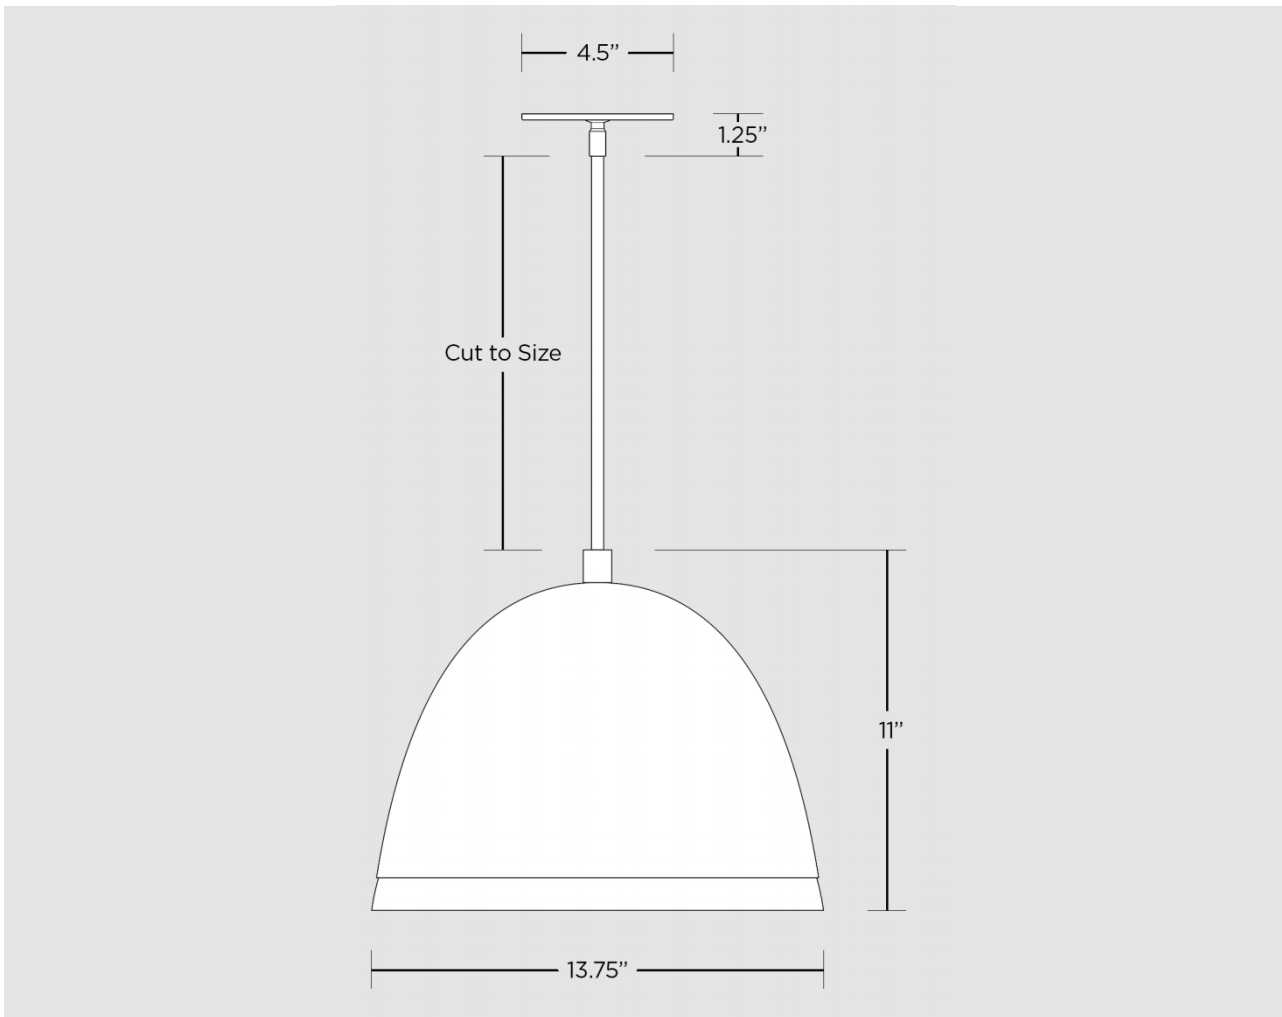

### Atelier Pendant

The large hand-spun brass parabolic shade of the Atelier Pendant sits flush over a cast glass dome. A recess at the bottom of the shade reveals a sliver of glass that allows the light source to glow through. The layered shade is suspended by a brass rod.

Dimensions: 13.75"Ø x 11"H

As Shown: Brass, Glass

Available in any Allied Maker finish

Certifications: UL and CE Certified

Suitable for damp locations

Lead Time: Please Inquire

### Atelier Pendant

Overall Fixture Size: 13.75"Ø x 11"H

Canopy Size: 4.5"Ø x 1.25"H

Dome Size: 13.5"Ø x 9"H

Glass Dome Size: 13.75"Ø x 6"H

Suspension: Metal tube, height cut to order

Lamping: 3 x 3W G9 LED