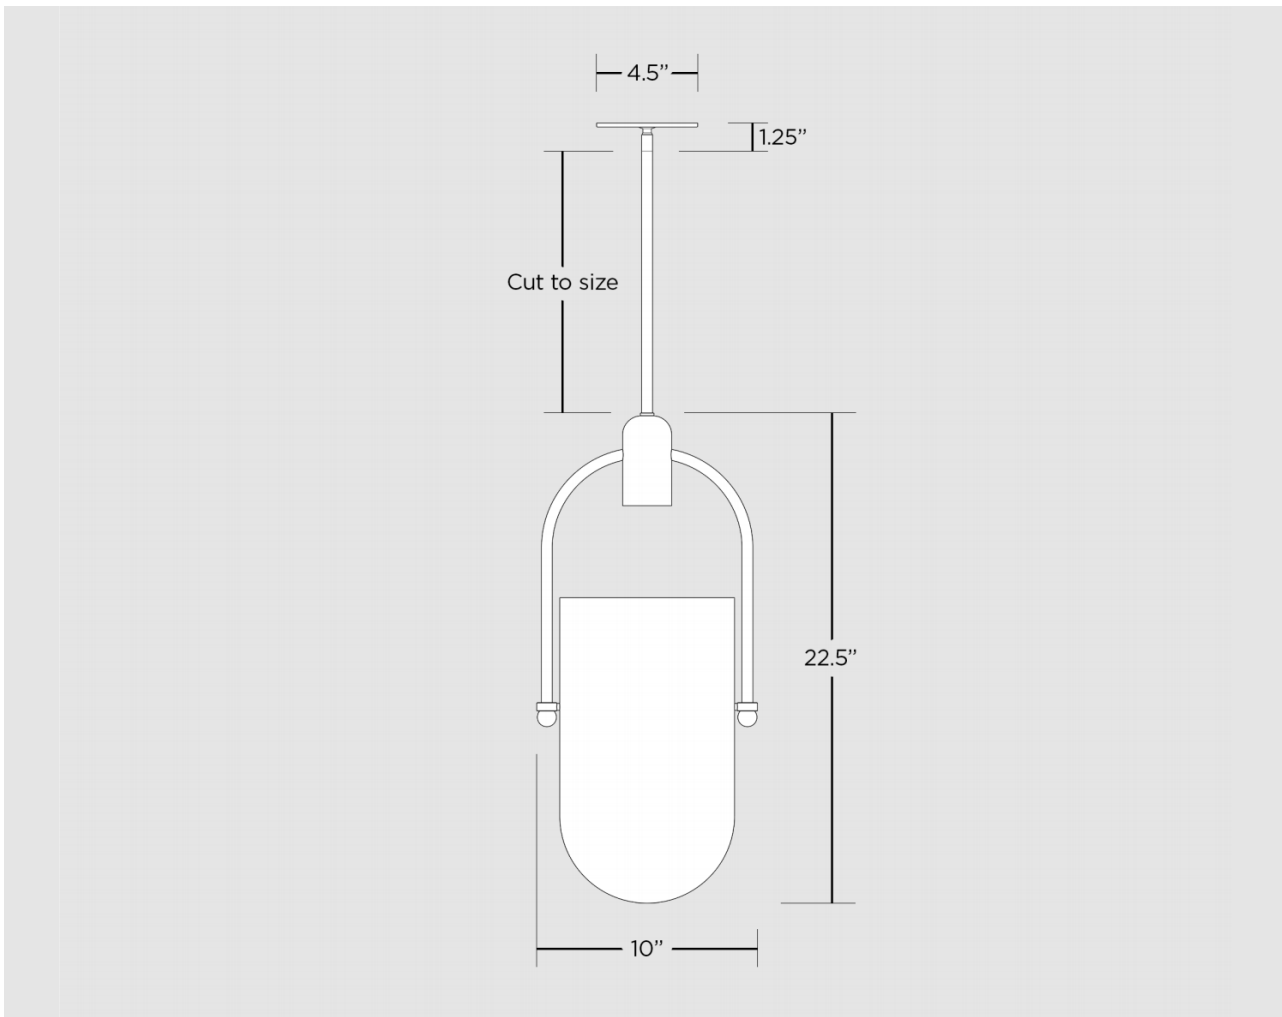

ALLIED MAKER

Arc Well

The Well collection employs a spot bulb beaming into a deep glass bell, creating a warm glow. The Arc Well's mouth-blown glass bell is suspended below the light source by elegant bent metal rods.

Dimensions: 10"W x 8"D x 22.5"H

As Shown: Brass, Glass

Available in any Allied Maker finish

Certifications: UL and CE Certified

Suitable for damp locations

Lead Time: Please Inquire

CO/ONY

ALLIED MAKER

Arc Well

Overall Fixture Size: 10"W x 8"D x 22.5"H

Canopy Size: 4.5"Ø x 1.25"H

Glass Size: 8"Ø x 14"H

Tube Diameter: 0.5" Ø

Suspension: Metal tube, height cut to order

Lamping: 1 x 7.5W MR16 SORAA LED

50W Equivalent