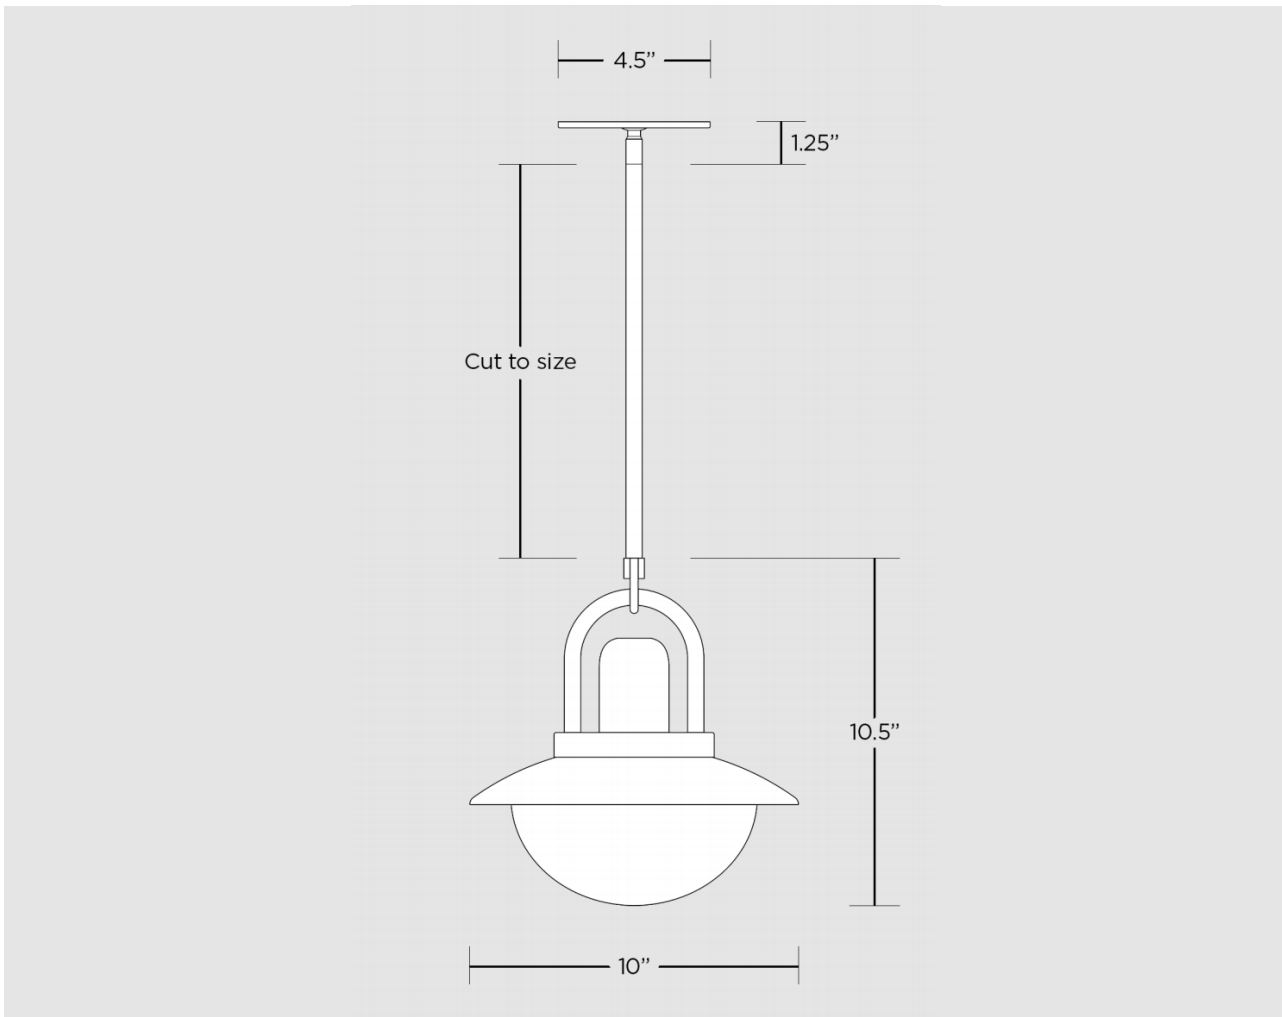

ALLIED MAKER

Arc Concentric 10"

The Arc series features a signature bent brass arc and hand-turned wooden top. The Arc Concentric 10" employs a grooved topographic texture of concentric circles that are highlighted when illuminated. The blown glass globe is connected to the wooden dome and suspended by a brass rod.

Dimensions: 10"Ø x 10.5"H

As Shown: Brass, Hardwood, Glass

Available in any Allied Maker finish

Certifications: UL and CE Certified

Suitable for damp locations

Lead Time: Please Inquire

CO/ONY

ALLIED MAKER

Arc Concentric 10"

Overall Fixture Size: 10"Ø x 10.5"H

Canopy Size: 4.5"Ø x 1.25"H

Glass Size: 7.5"Ø x 3.75"H

Suspension: Metal tube, height cut to order

Lamping: 1 x 3.5W G16.5 LED Filament

40W Equivalent

2700K / 80 CRI / 350 Lumen