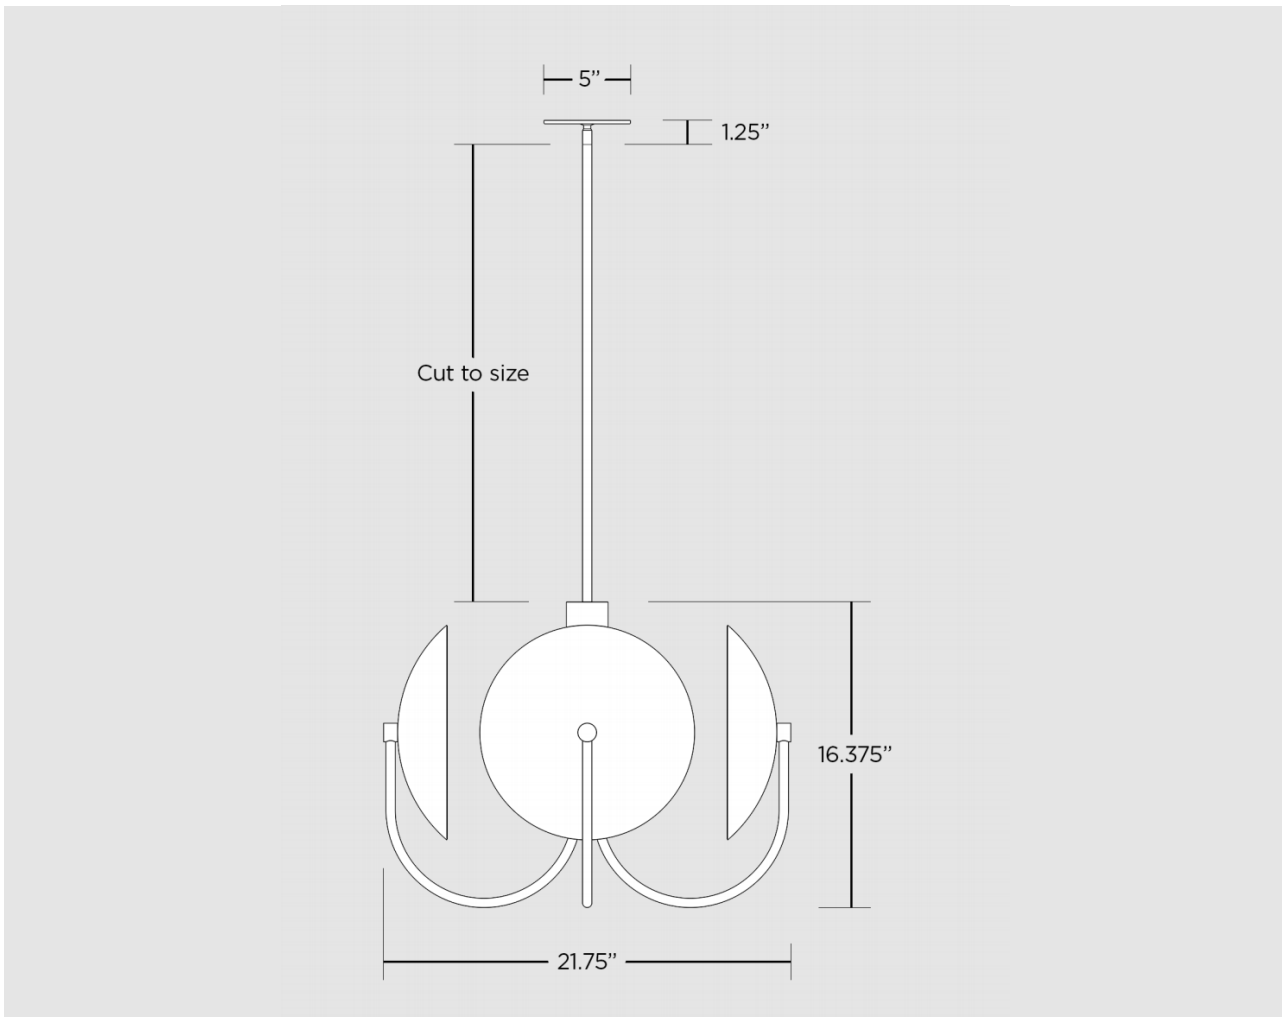

Dimensions: 21.5"W x 21.75"D x 16.375"H

As Shown: Brass, Glass

Available in any Allied Maker finish

Certifications: UL and CE Certified

Suitable for damp locations

Lead Time: Please Inquire

ALLIED MAKER

Aperture 4

Overall Fixture Size: 21.5"W x 21.75"D x 16.375"H

Canopy Size: 5"Ø x 1.25"H

Glass Dome Size: 11.5"Ø x 2.625"H

Perforated Dome Size: 4.375"Ø x 1"H

Tube Diameter: 0.5" Ø

Suspension: Metal tube, height cut to order